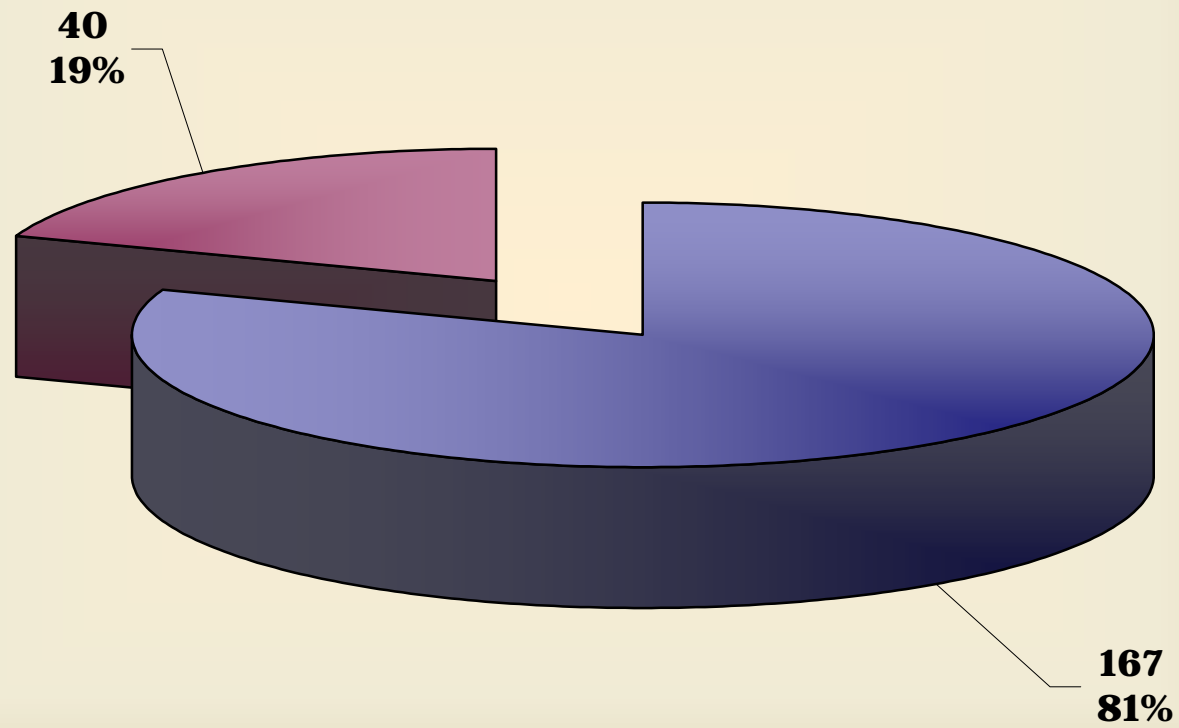

YEARLY TOTALS 1991- 2008

TOTAL STUDENTS TRAINED

TOTAL TRAINED RESULTS - 2008

**Total Fails or
incompletes**

3,831

13 %

**Total Students who
Passed ERC & BRC**

25,165

87%

AGE BRACKETS OF STUDENTS - 2008

MALE AND FEMALE STATISTICS

TOTAL NUMBER OF COURSES

TOTAL SITES

2008 REGISTRATION OVERVIEW

Total Registered = 44,661

Total Trained = 28,996

15,665 = Registered but did not take course (includes no shows, cancellations, transfers and class fulls)

**BRC TRAINING ONLY - INELIGIBLE FOR LICENSING
BELOW AGE 18
TOTAL TRAINED - 207**

■ PASSED - INELIGIBLE FOR LICENSING ■ FAILED