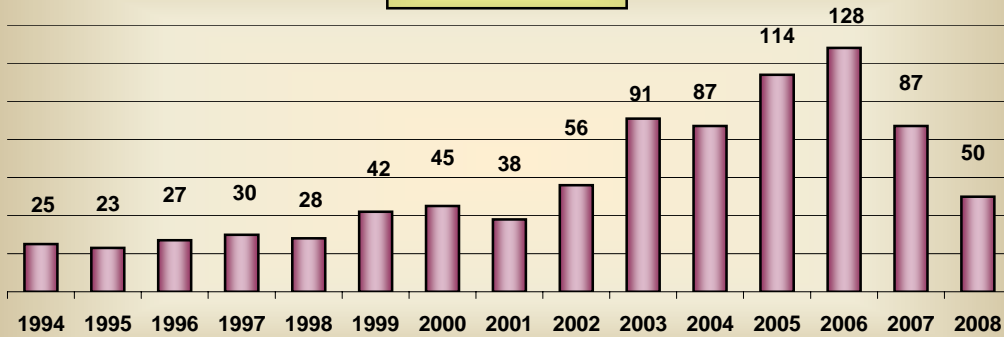

TOTAL RIDERCOACHES

TRAINED PER YEAR