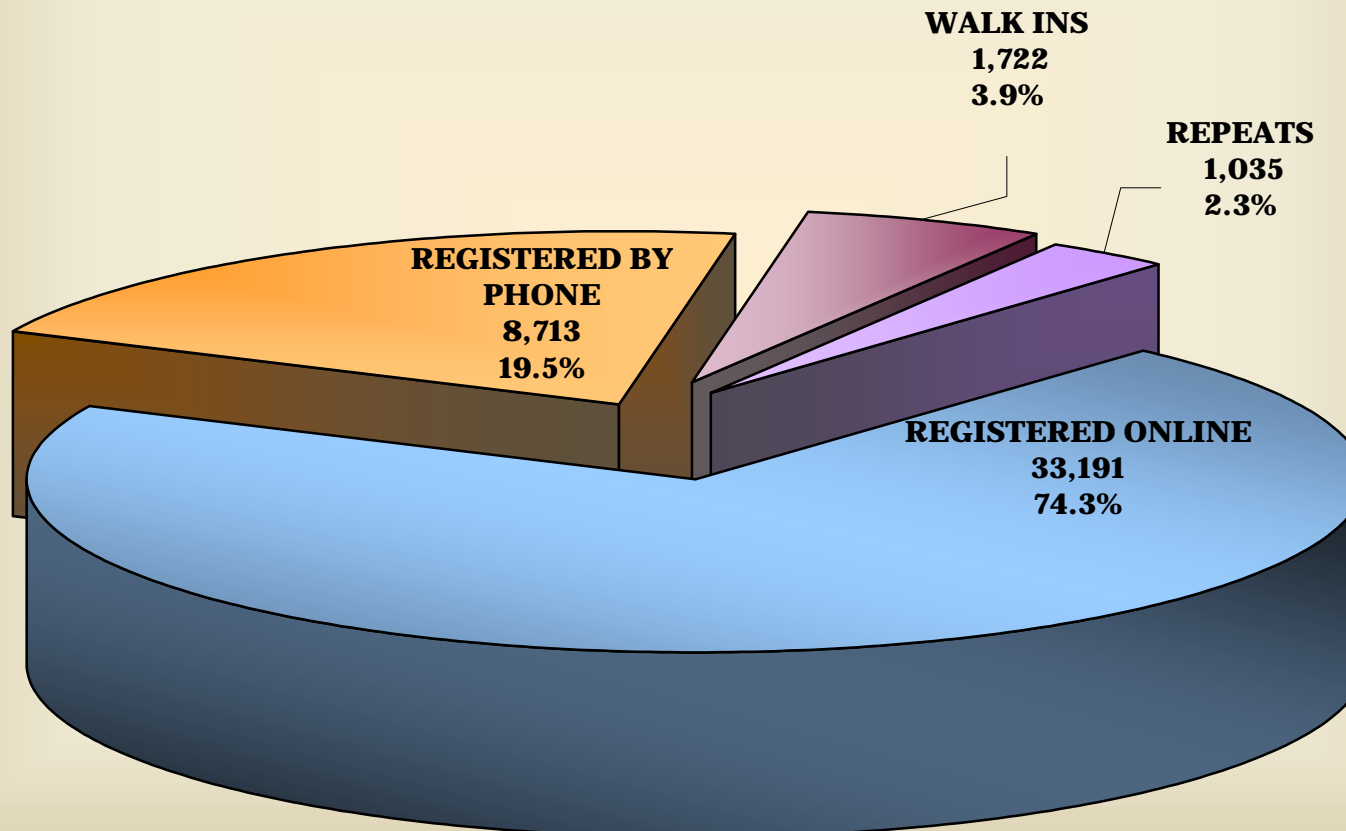

YEARLY TOTALS 1991- 2008

TOTAL STUDENTS TRAINED

TOTAL TRAINED RESULTS - 2008

**Total Fails or
incompletes**

3,831

13 %

**Total Students who
Passed ERC & BRC**

25,165

87%

AGE BRACKETS OF STUDENTS - 2008

MALE AND FEMALE STATISTICS

TOTAL NUMBER OF COURSES

TOTAL SITES

2008 REGISTRATION OVERVIEW

Total Registered = 44,661

Total Trained = 28,996

15,665 = Registered but did not take course (includes no shows, cancellations, transfers and class fulls)

**BRC TRAINING ONLY - INELIGIBLE FOR LICENSING
BELOW AGE 18
TOTAL TRAINED - 207**

■ PASSED - INELIGIBLE FOR LICENSING ■ FAILED