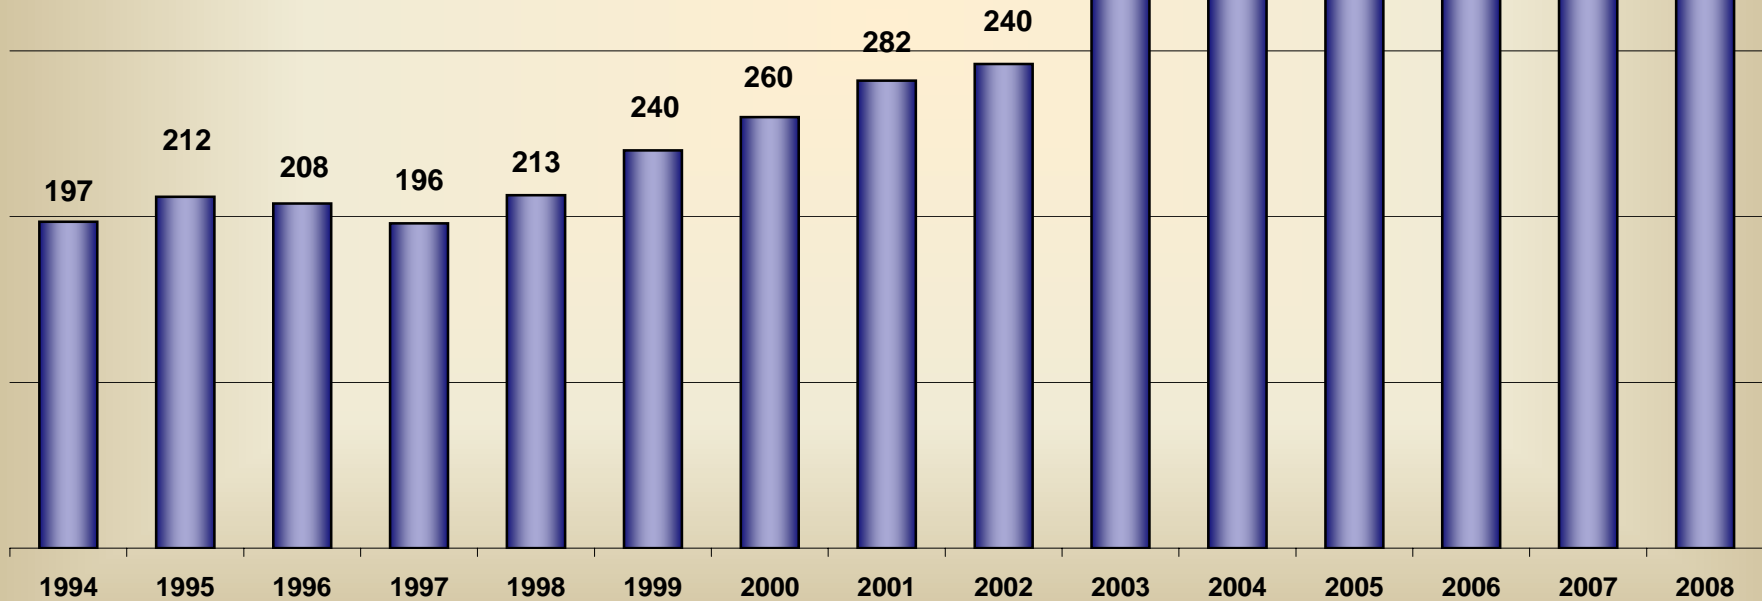

TOTAL RIDERCOACHES

TRAINED PER YEAR