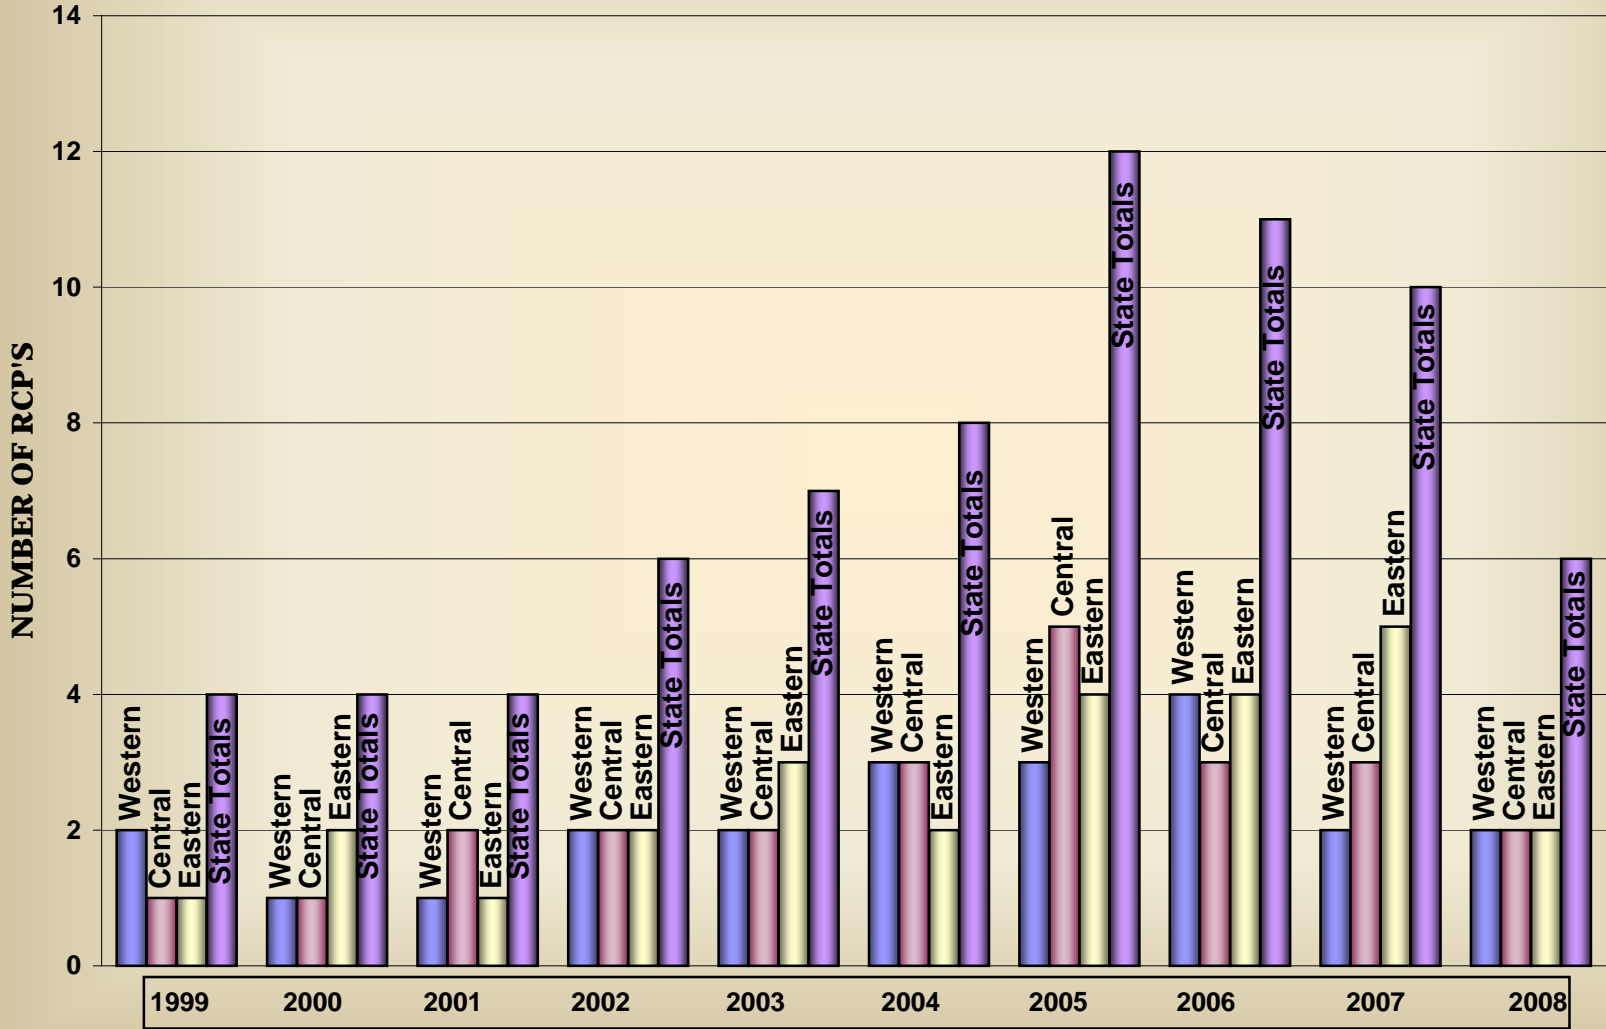

15,665 = Registered but did not take course (includes no shows, cancellations, transfers and class fulls)

**BRC TRAINING ONLY - INELIGIBLE FOR LICENSING
BELOW AGE 18
TOTAL TRAINED - 207**

■ PASSED - INELIGIBLE FOR LICENSING ■ FAILED

TOTAL RIDERCOACHES

TRAINED PER YEAR

RIDERCOACH GENDER BREAKDOWN

Females
65
13%

Males
447
87%

RIDERCOACH PREP'S

RIDERCOACHES TRAINED