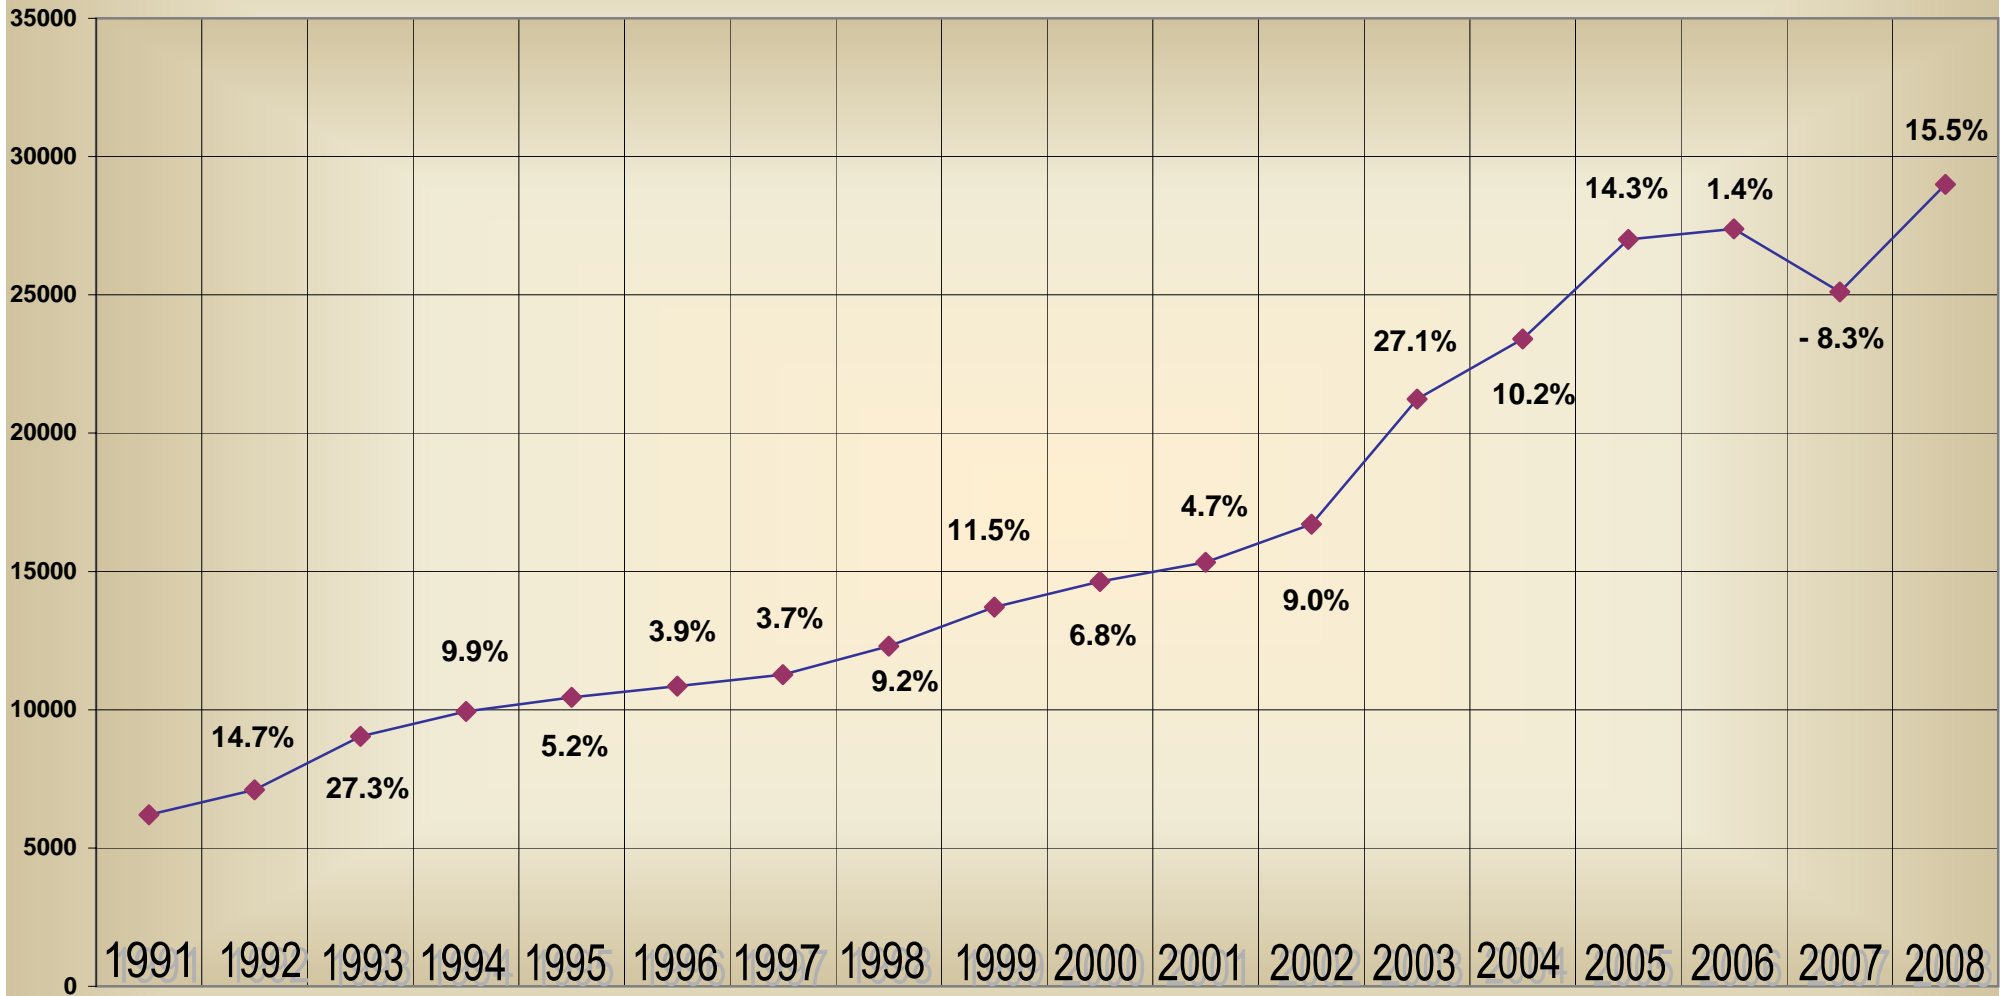

YEARLY TOTALS 1991- 2008

TOTAL STUDENTS TRAINED

TOTAL TRAINED RESULTS - 2008

**Total Fails or
incompletes**

3,831

13 %

**Total Students who
Passed ERC & BRC**

25,165

87%

AGE BRACKETS OF STUDENTS - 2008

MALE AND FEMALE STATISTICS

TOTAL NUMBER OF COURSES

TOTAL SITES

2008 REGISTRATION OVERVIEW

Total Registered = 44,661

Total Trained = 28,996