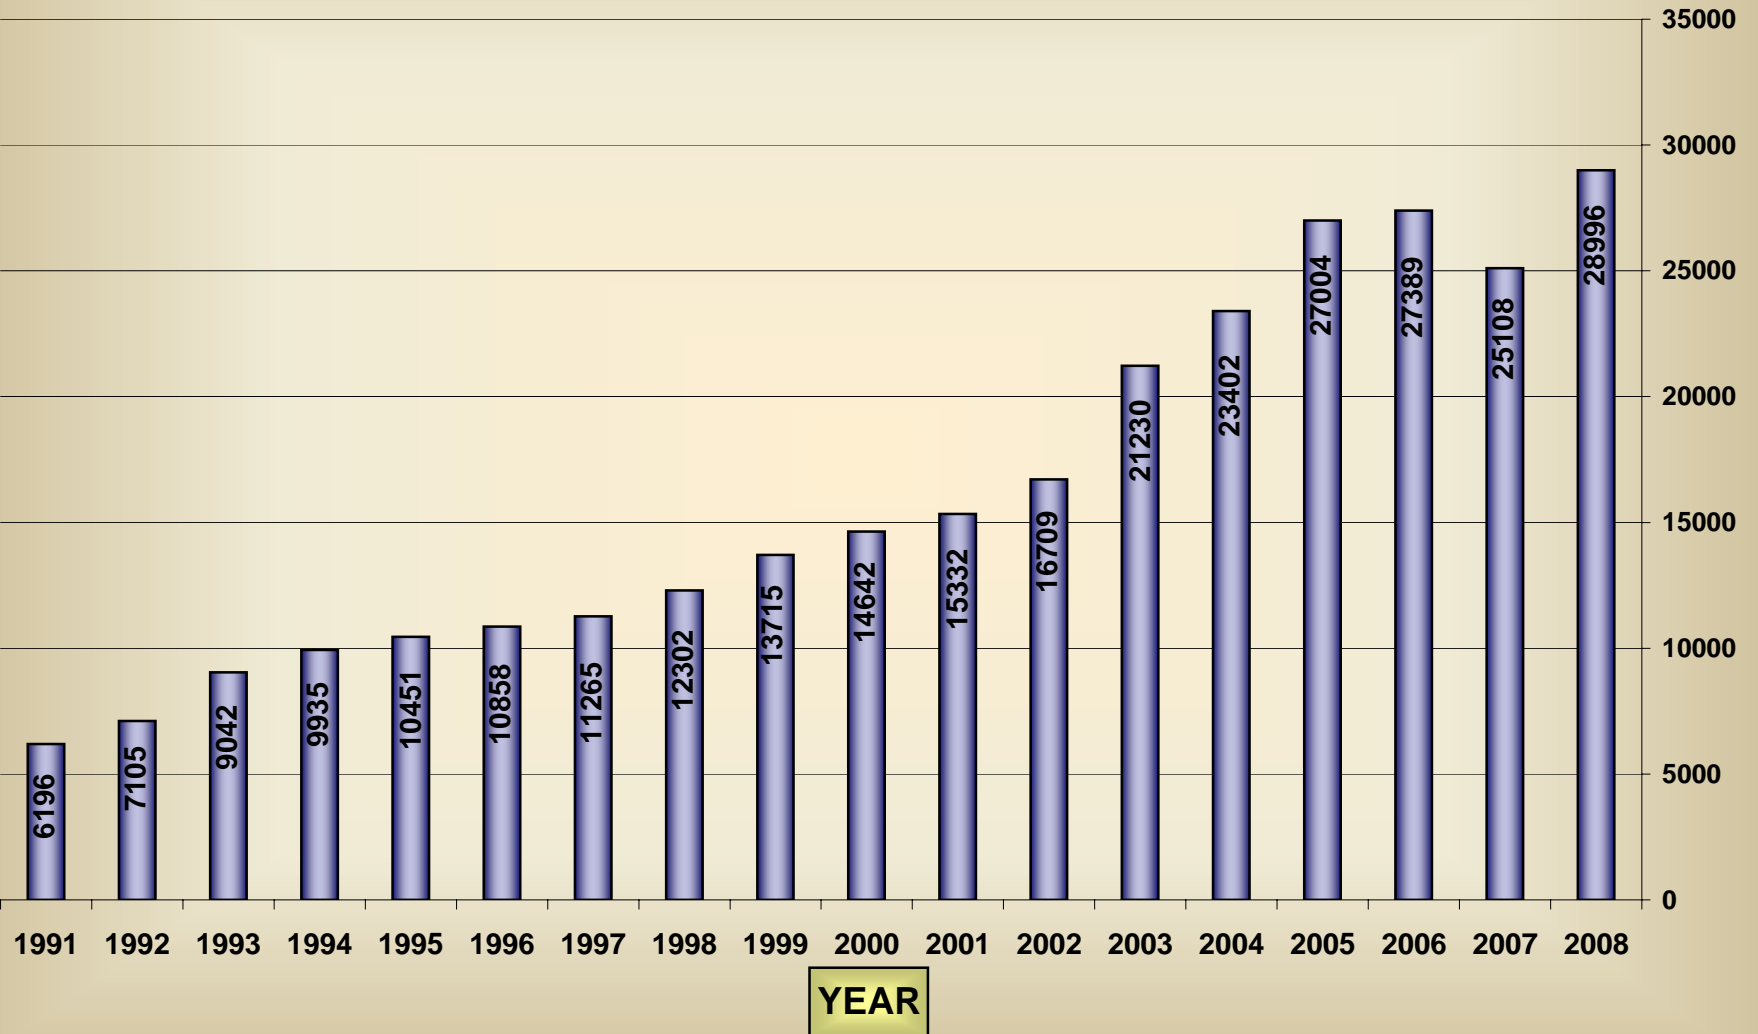

YEARLY TOTALS 1991- 2008

TOTAL STUDENTS TRAINED

TOTAL TRAINED RESULTS - 2008

**Total Fails or
incompletes**

3,831

13 %

**Total Students who
Passed ERC & BRC**

25,165

87%

AGE BRACKETS OF STUDENTS - 2008

MALE AND FEMALE STATISTICS

TOTAL NUMBER OF COURSES

TOTAL SITES

2008 REGISTRATION OVERVIEW

Total Registered = 44,661

Total Trained = 28,996