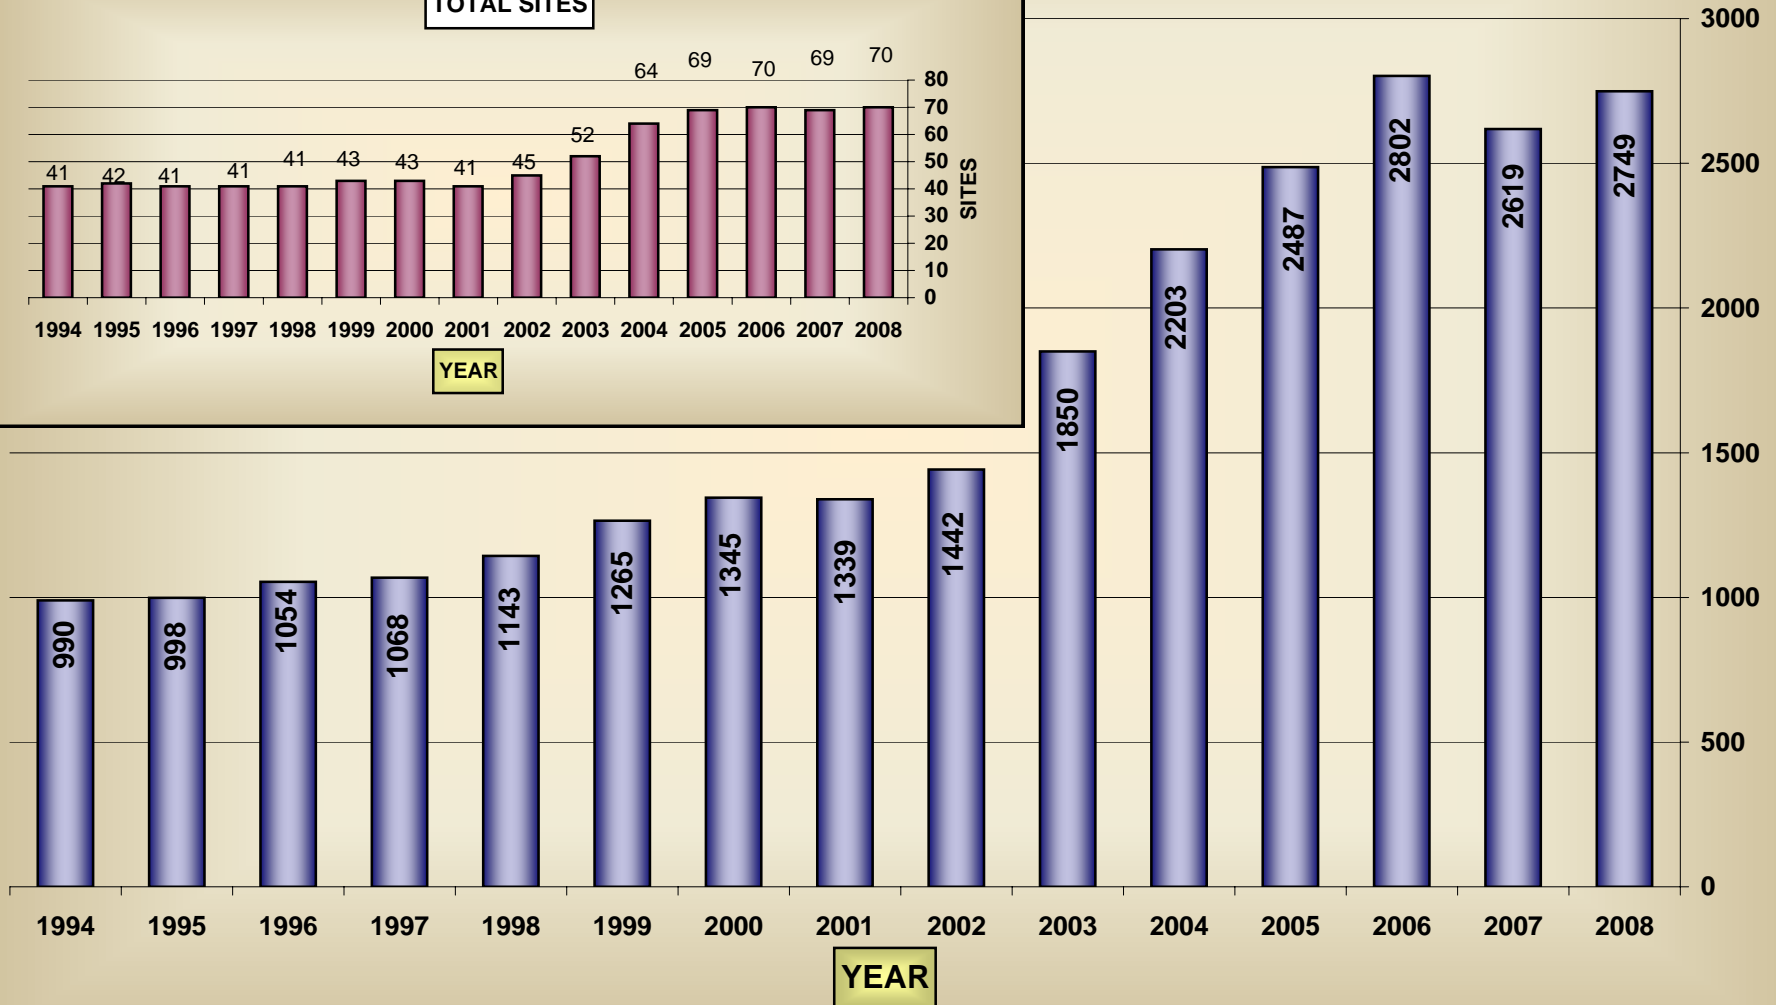

YEARLY TOTALS 1991- 2008

TOTAL STUDENTS TRAINED

TOTAL TRAINED RESULTS - 2008

**Total Fails or
incompletes**

3,831

13 %

**Total Students who
Passed ERC & BRC**

25,165

87%

AGE BRACKETS OF STUDENTS - 2008

MALE AND FEMALE STATISTICS

TOTAL NUMBER OF COURSES

TOTAL SITES

2008 REGISTRATION OVERVIEW

Total Registered = 44,661

Total Trained = 28,996

15,665 = Registered but did not take course (includes no shows, cancellations, transfers and class fulls)

**BRC TRAINING ONLY - INELIGIBLE FOR LICENSING
BELOW AGE 18
TOTAL TRAINED - 207**

■ PASSED - INELIGIBLE FOR LICENSING ■ FAILED