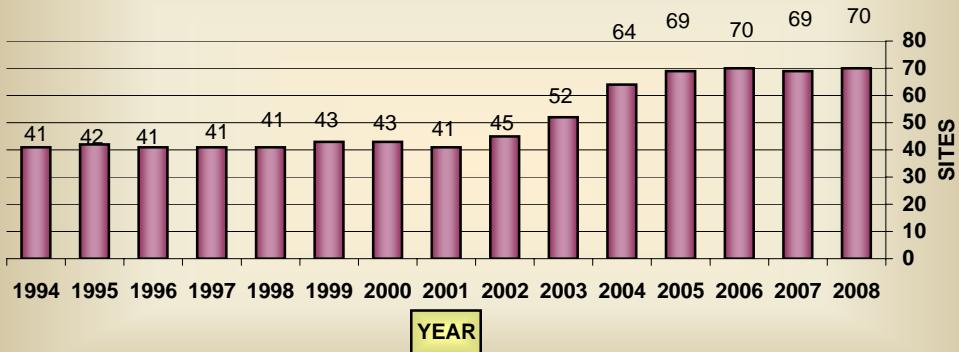

YEARLY TOTALS 1991- 2008

TOTAL STUDENTS TRAINED

TOTAL TRAINED RESULTS - 2008

**Total Fails or
incompletes**

3,831

13 %

**Total Students who
Passed ERC & BRC**

25,165

87%

AGE BRACKETS OF STUDENTS - 2008

MALE AND FEMALE STATISTICS

TOTAL NUMBER OF COURSES

TOTAL SITES

2008 REGISTRATION OVERVIEW

Total Registered = 44,661

Total Trained = 28,996

15,665 = Registered but did not take course (includes no shows, cancellations, transfers and class fulls)

**BRC TRAINING ONLY - INELIGIBLE FOR LICENSING
BELOW AGE 18
TOTAL TRAINED - 207**

■ PASSED - INELIGIBLE FOR LICENSING ■ FAILED