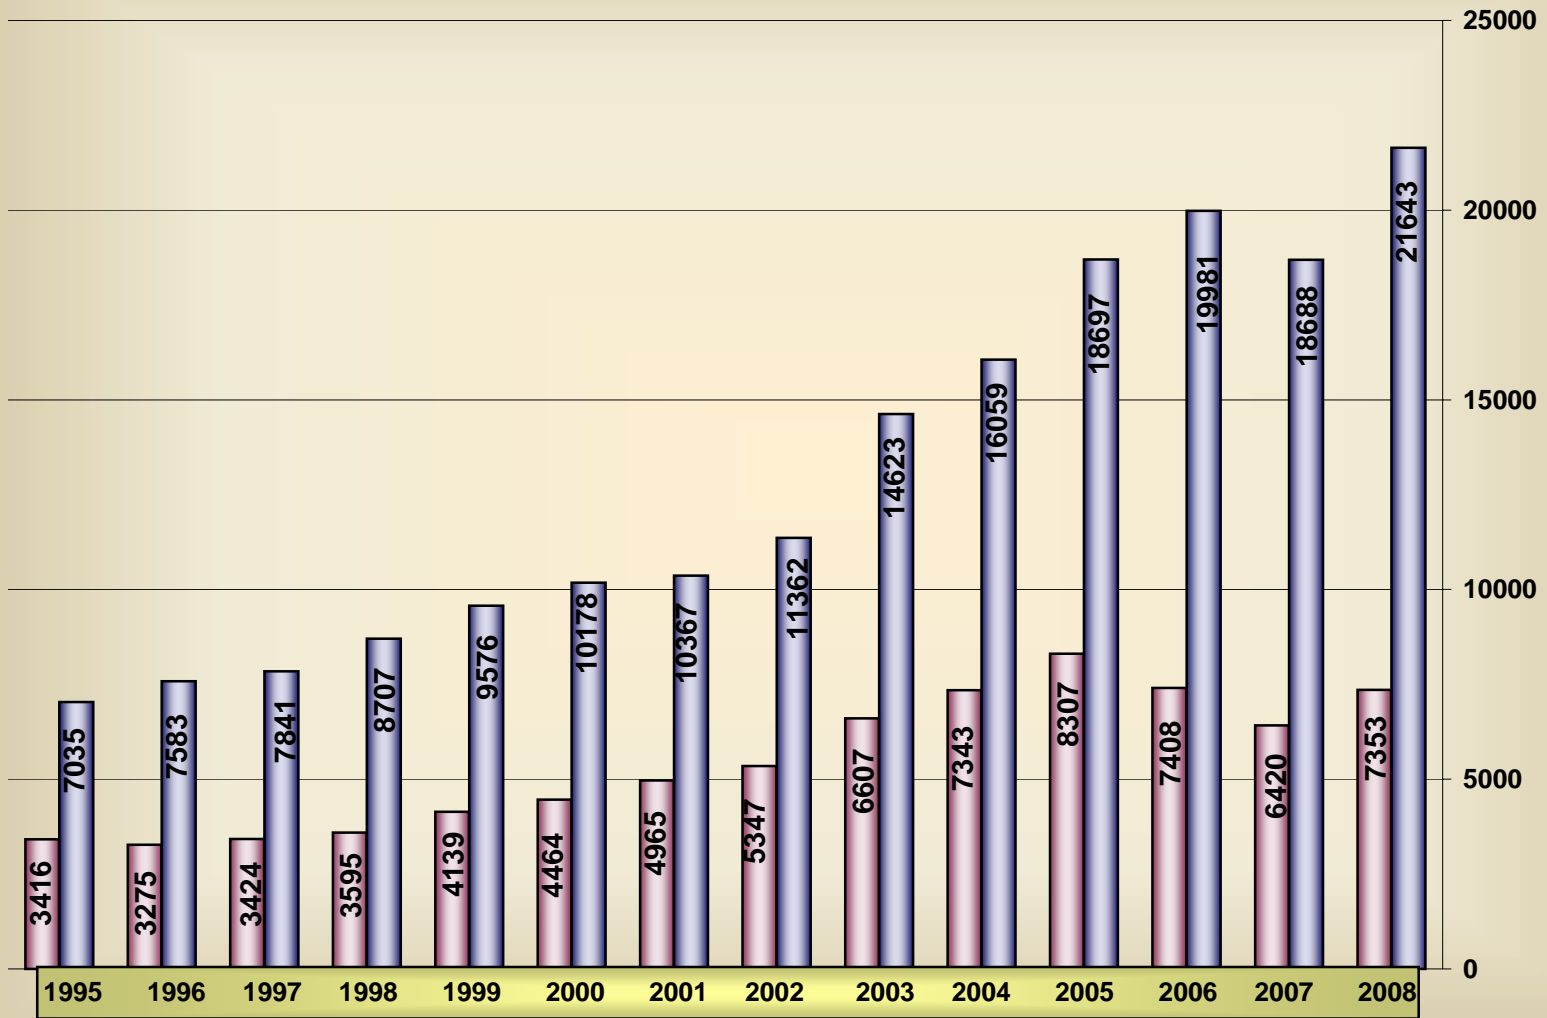

YEARLY TOTALS 1991- 2008

TOTAL STUDENTS TRAINED

TOTAL TRAINED RESULTS - 2008

**Total Fails or
incompletes**

3,831

13 %

**Total Students who
Passed ERC & BRC**

25,165

87%

AGE BRACKETS OF STUDENTS - 2008

MALE AND FEMALE STATISTICS

TOTAL NUMBER OF COURSES

TOTAL SITES

2008 REGISTRATION OVERVIEW

Total Registered = 44,661

Total Trained = 28,996