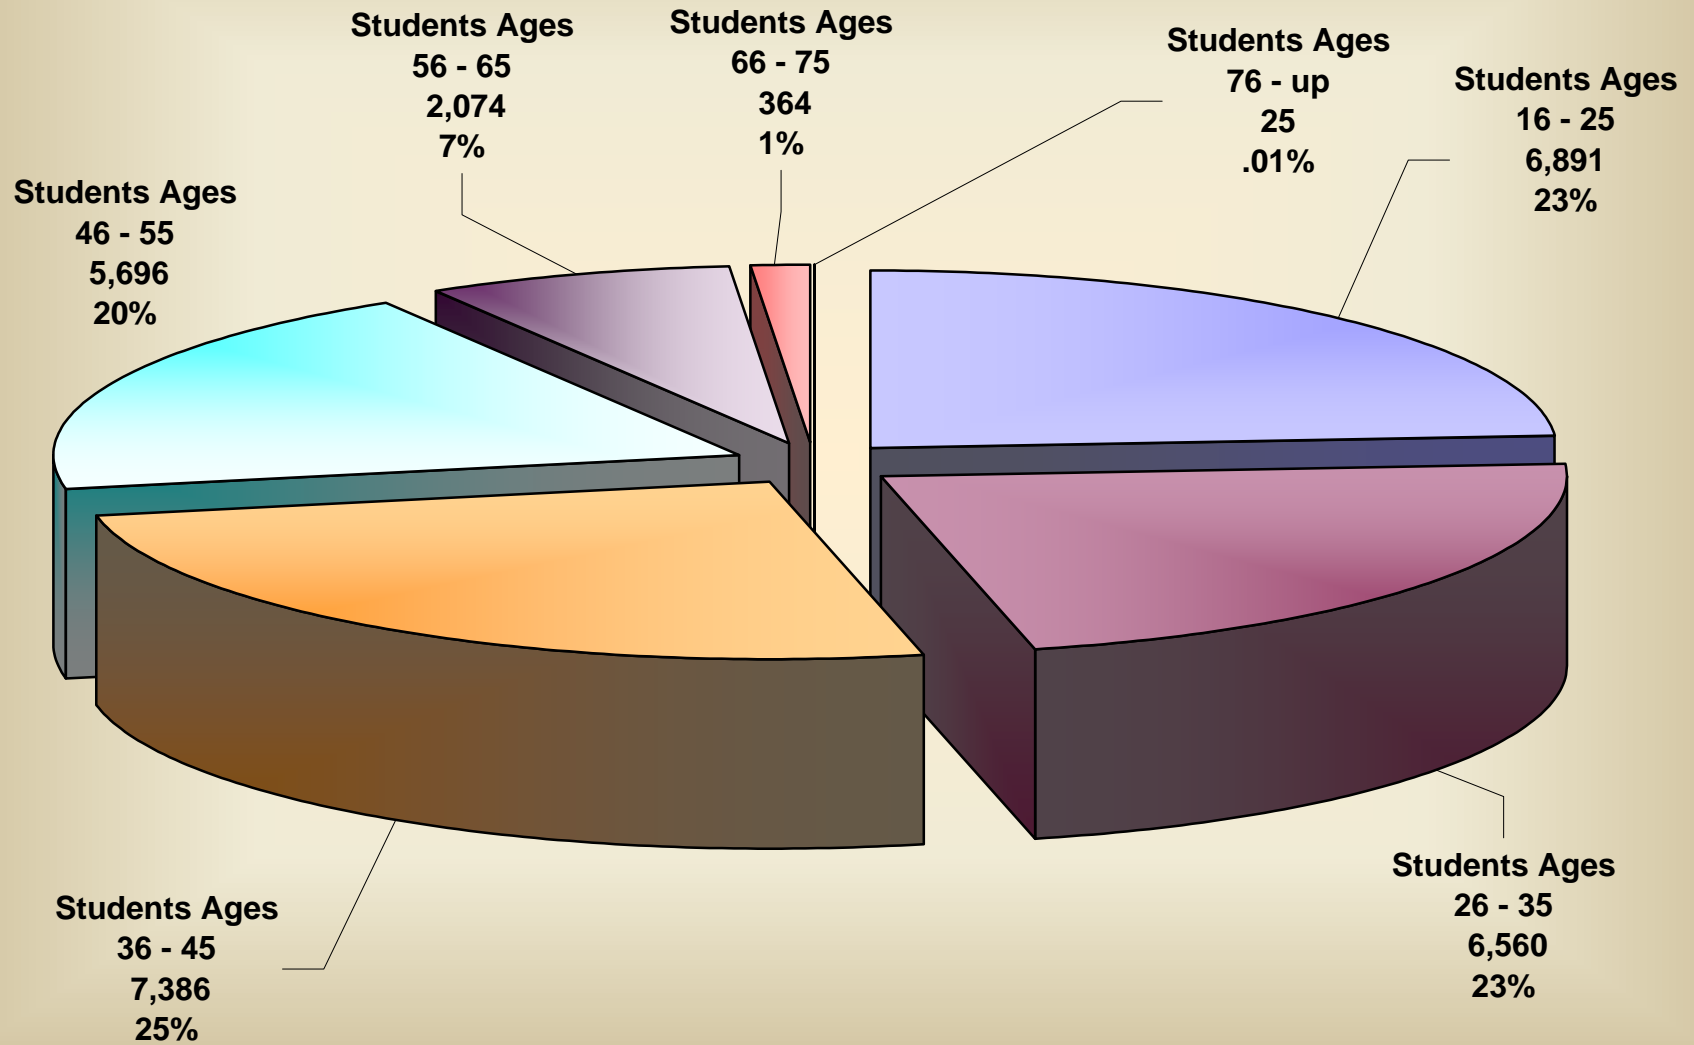

YEARLY TOTALS 1991- 2008

TOTAL STUDENTS TRAINED

TOTAL TRAINED RESULTS - 2008

**Total Fails or
incompletes**

3,831

13 %

**Total Students who
Passed ERC & BRC**

25,165

87%

AGE BRACKETS OF STUDENTS - 2008

MALE AND FEMALE STATISTICS

TOTAL NUMBER OF COURSES

TOTAL SITES

2008 REGISTRATION OVERVIEW

Total Registered = 44,661

Total Trained = 28,996

15,665 = Registered but did not take course (includes no shows, cancellations, transfers and class fulls)

**BRC TRAINING ONLY - INELIGIBLE FOR LICENSING
BELOW AGE 18
TOTAL TRAINED - 207**

■ PASSED - INELIGIBLE FOR LICENSING ■ FAILED