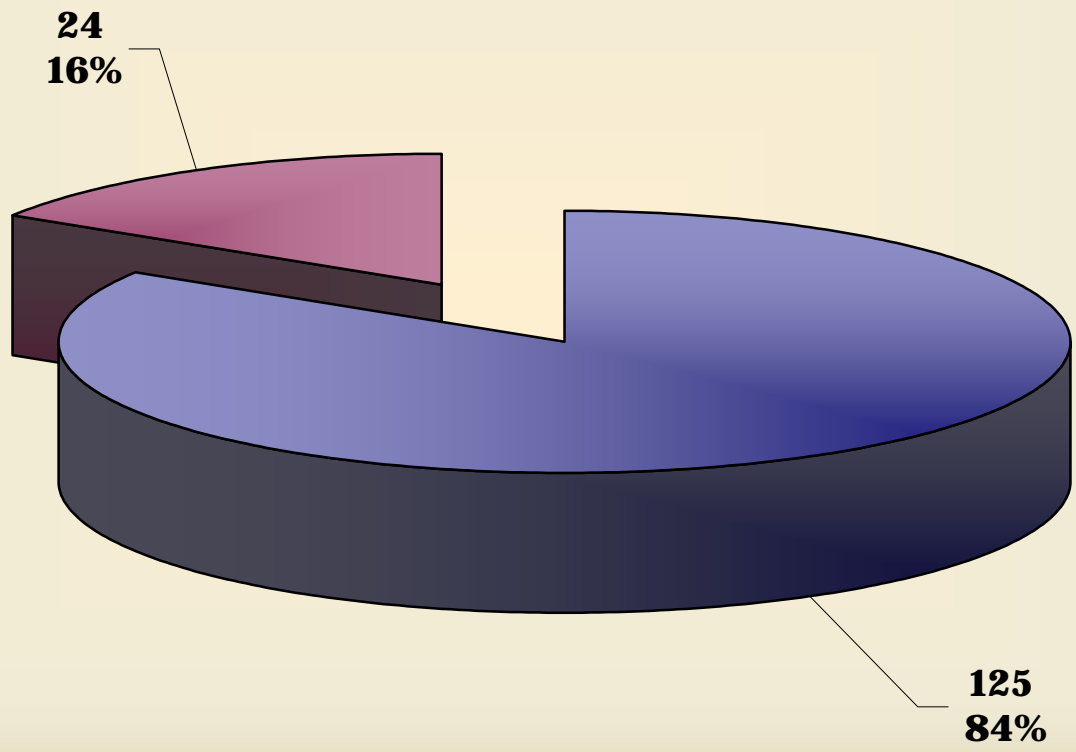

## TOTAL SITES

## 2009 REGISTRATION OVERVIEW

**Total Registered = 38,388**  
**Total Trained = 26,001**

■ WALK INS ■ REPEATS ■ REGISTERED ONLINE ■ REGISTERED BY PHONE

**BRC TRAINING ONLY - INELIGIBLE FOR LICENSING  
BELOW AGE 18  
TOTAL TRAINED - 149**