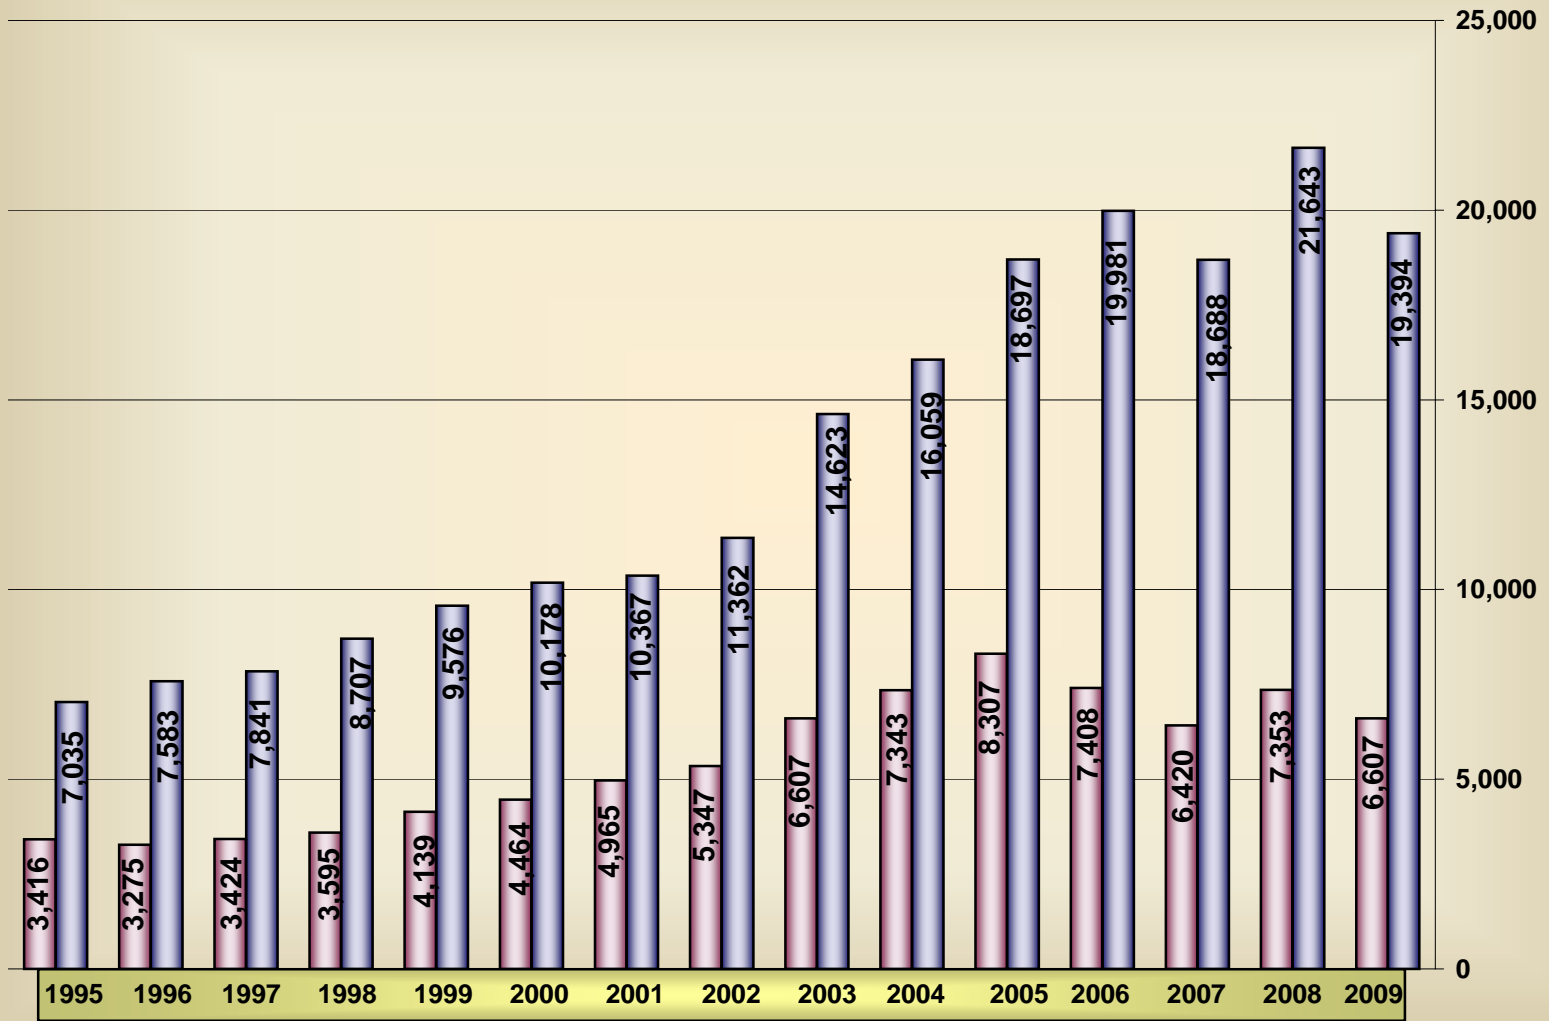

MALE AND FEMALE STATISTICS