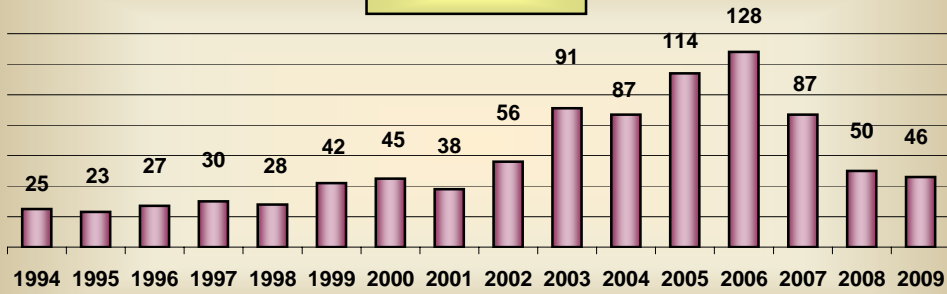

TOTAL RIDERCOACHES

TRAINED PER YEAR