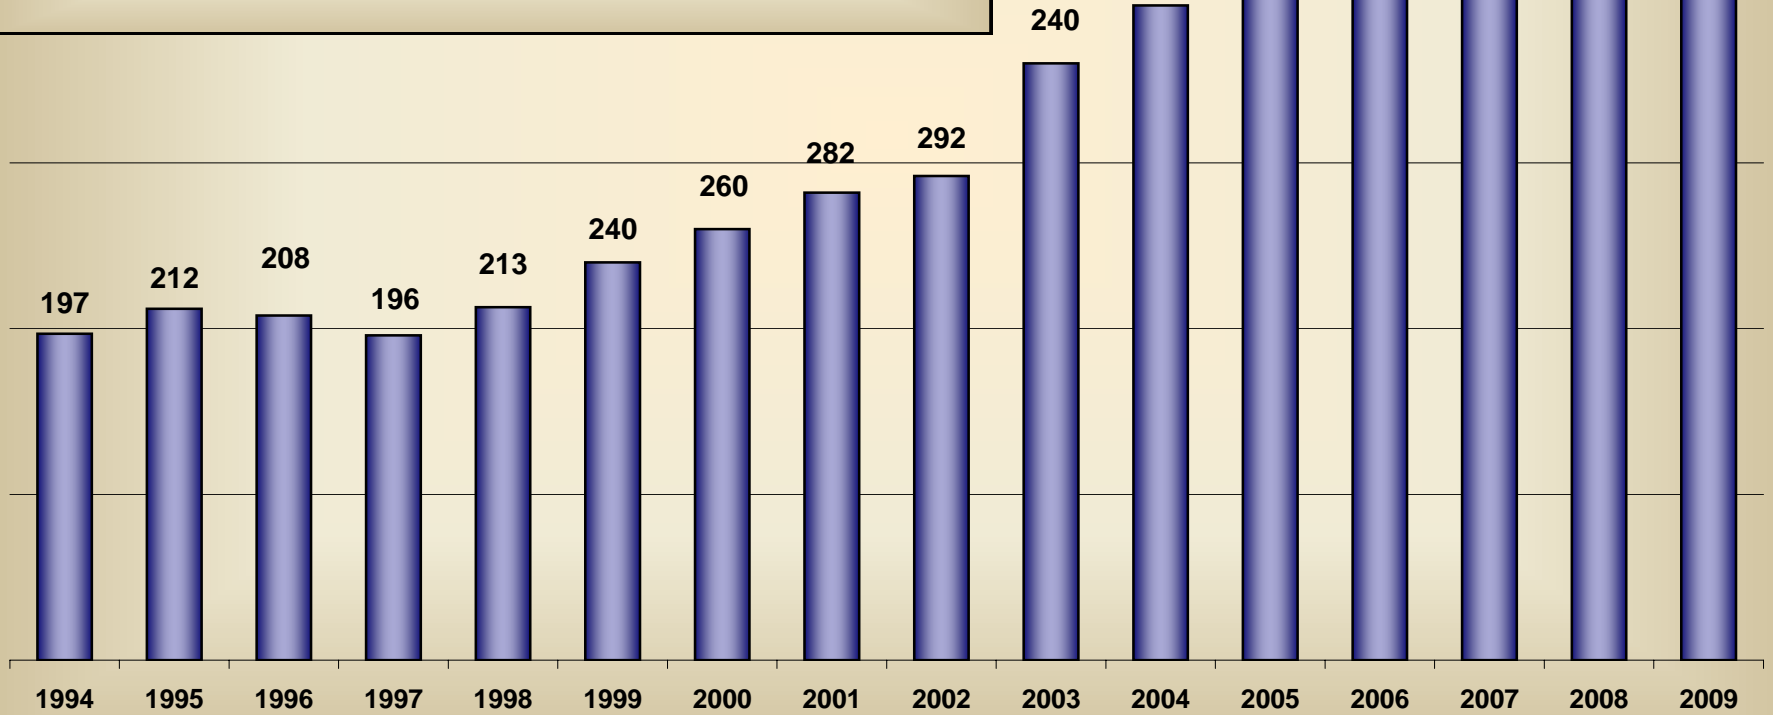

TOTAL RIDERCOACHES

TRAINED PER YEAR