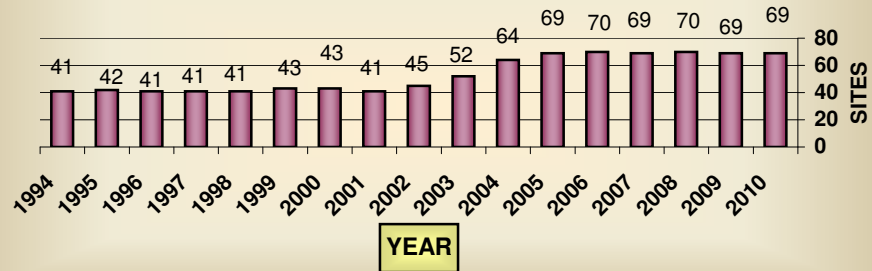

TOTAL NUMBER OF COURSES

TOTAL SITES