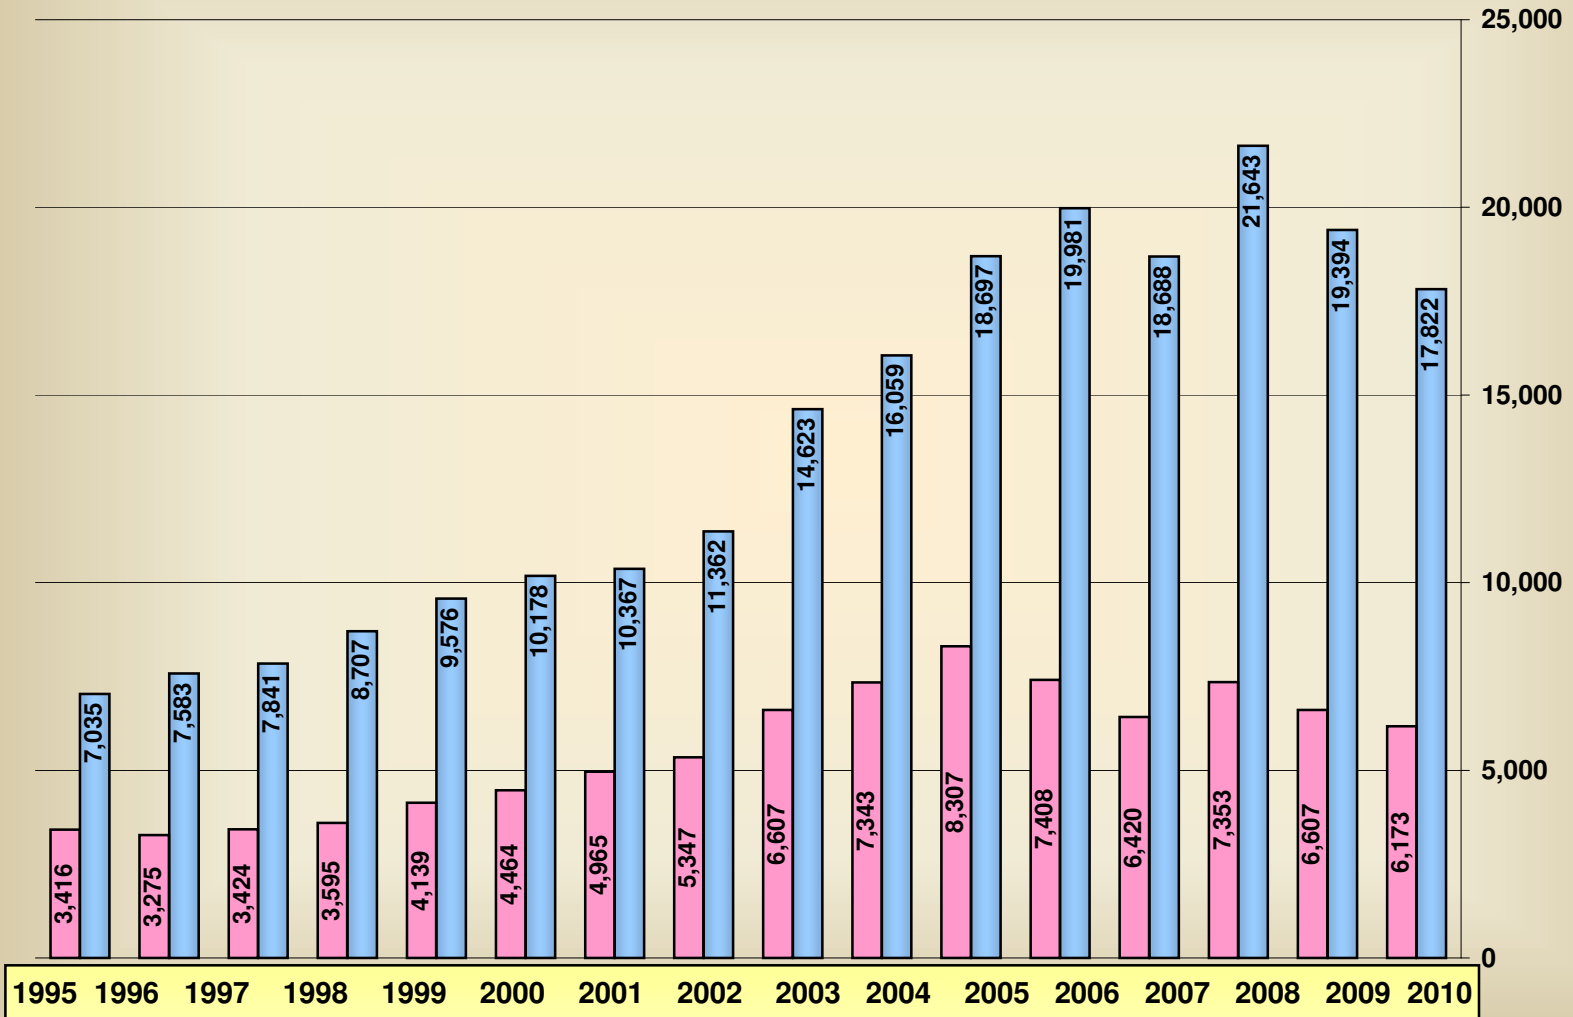

MALE AND FEMALE STATISTICS