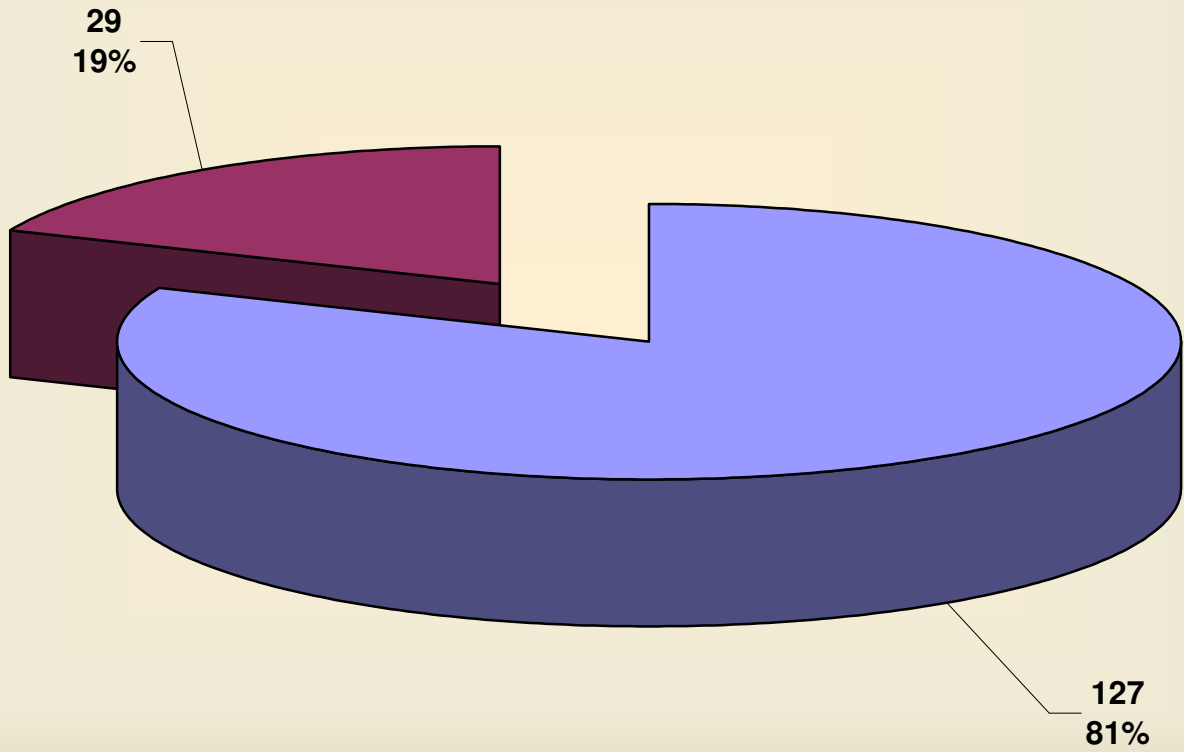

## TOTAL SITES

## 2010 REGISTRATION OVERVIEW

Total Registered = 34,574

Total Trained = 23,995

■ WALK INS ■ REPEATS ■ REGISTERED ONLINE ■ REGISTERED BY PHONE

**BRC TRAINING ONLY - INELIGIBLE FOR LICENSING  
BELOW AGE 18  
TOTAL TRAINED - 156**