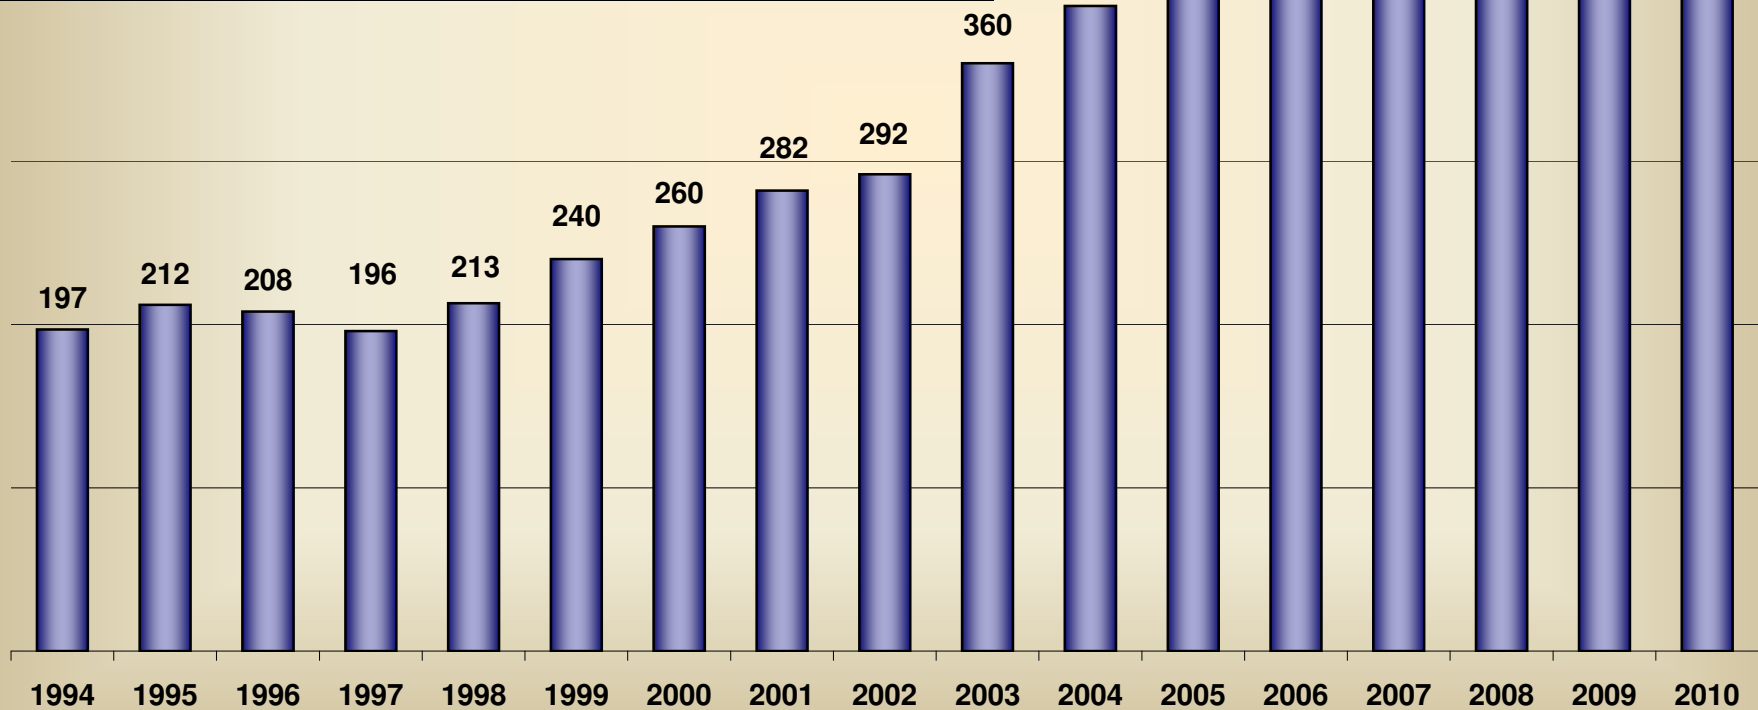

TOTAL RIDERCOACHES

TRAINED PER YEAR