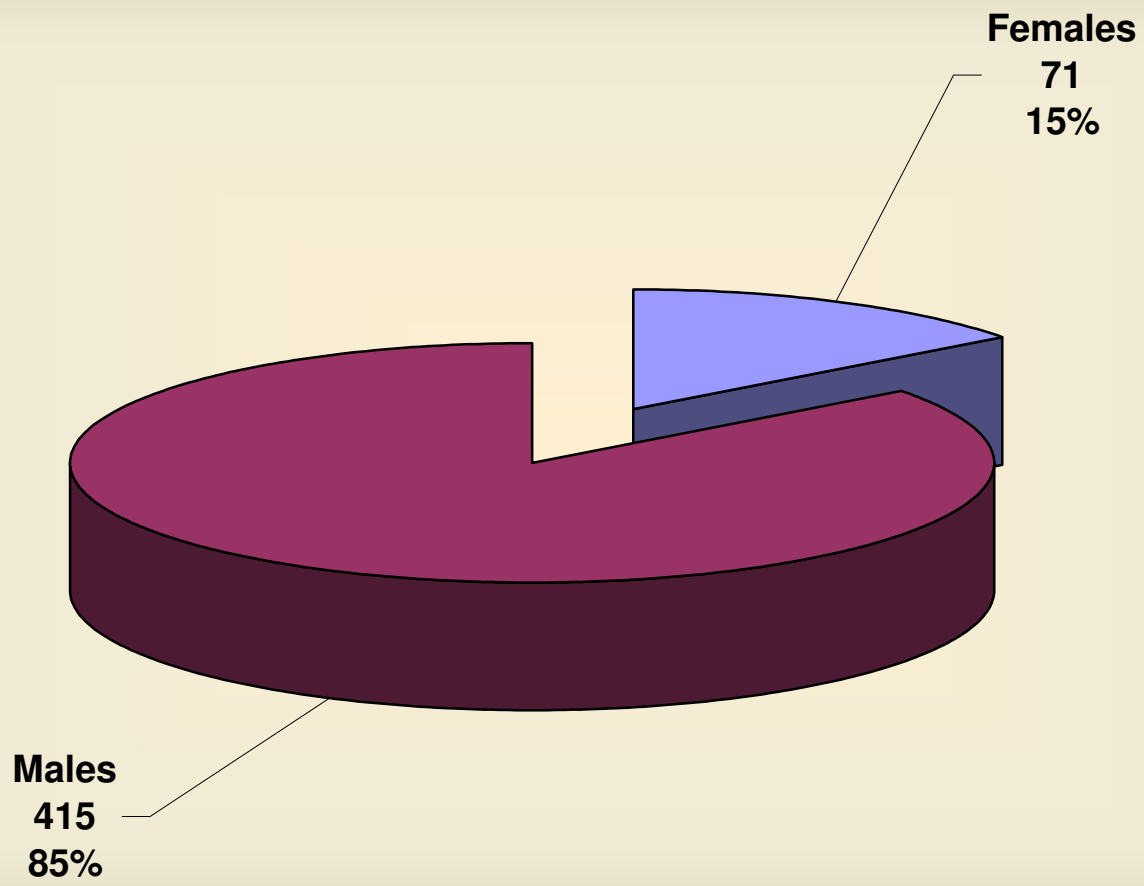

RIDERCOACH GENDER BREAKDOWN