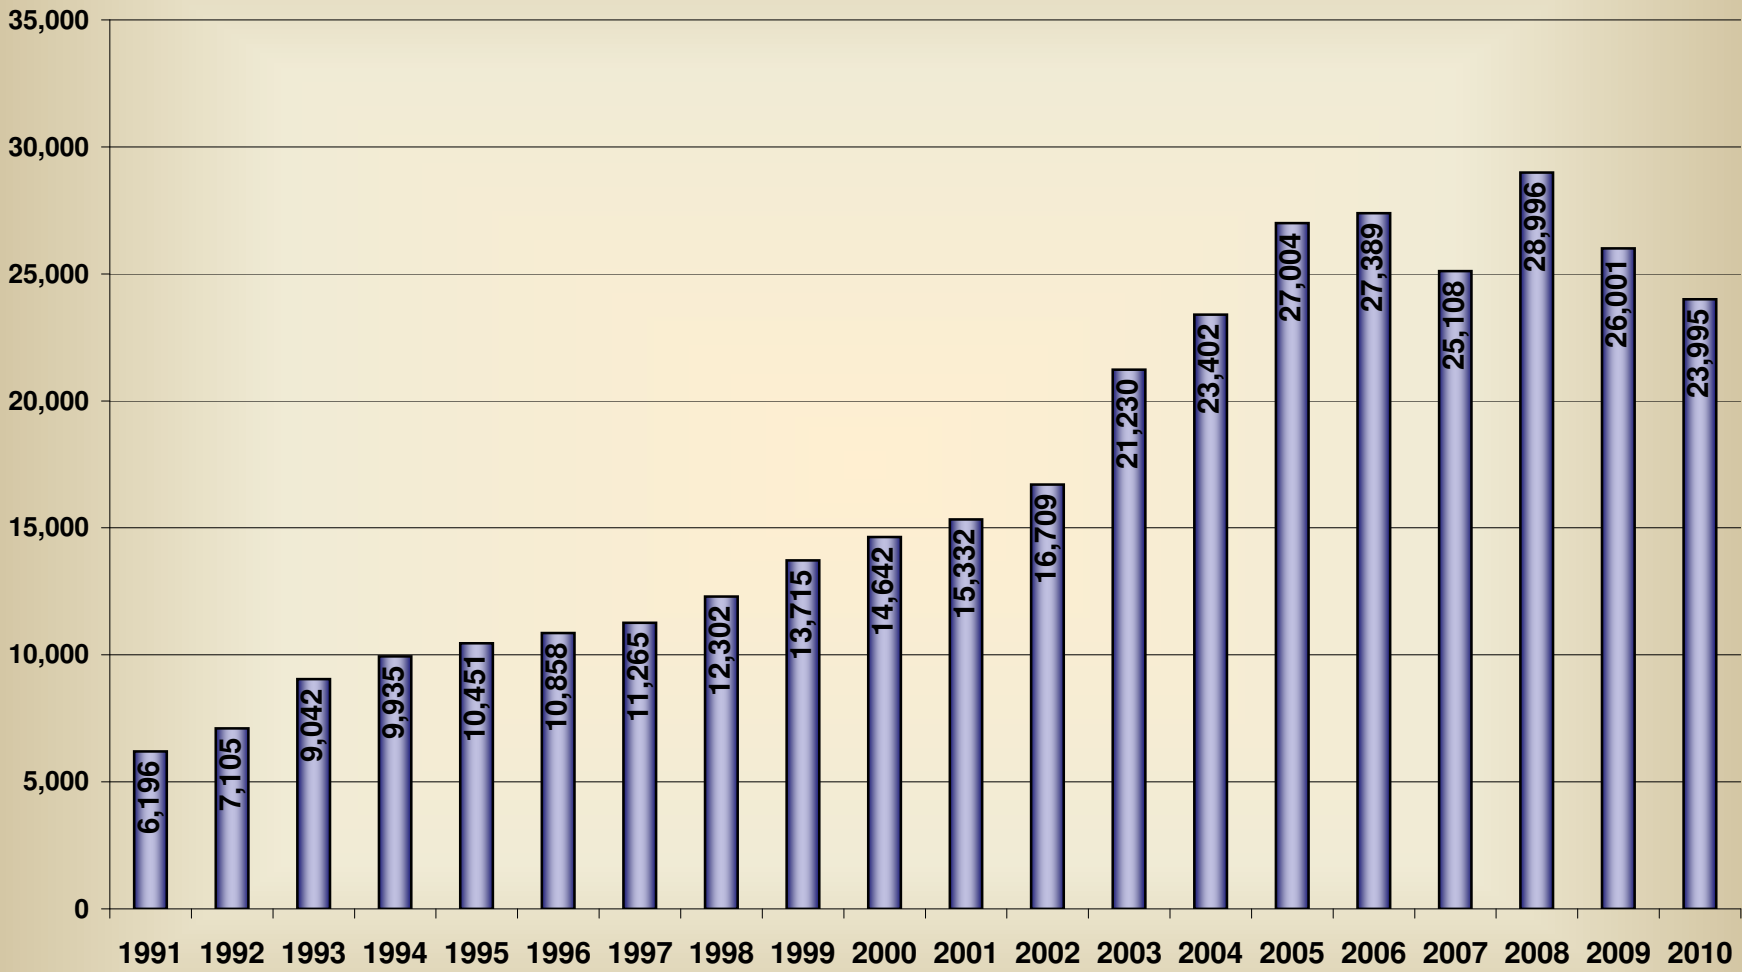

# YEARLY TOTALS 1991- 2010

# TOTAL STUDENTS TRAINED

YEAR

**TOTAL TRAINED RESULTS - 2010**

**Total Fails**  
**3301**  
**14%**

**Total Students who  
Passed ERC & BRC**  
**20694**  
**86%**

# AGE BRACKETS OF STUDENTS - 2010

## TOTAL SITES