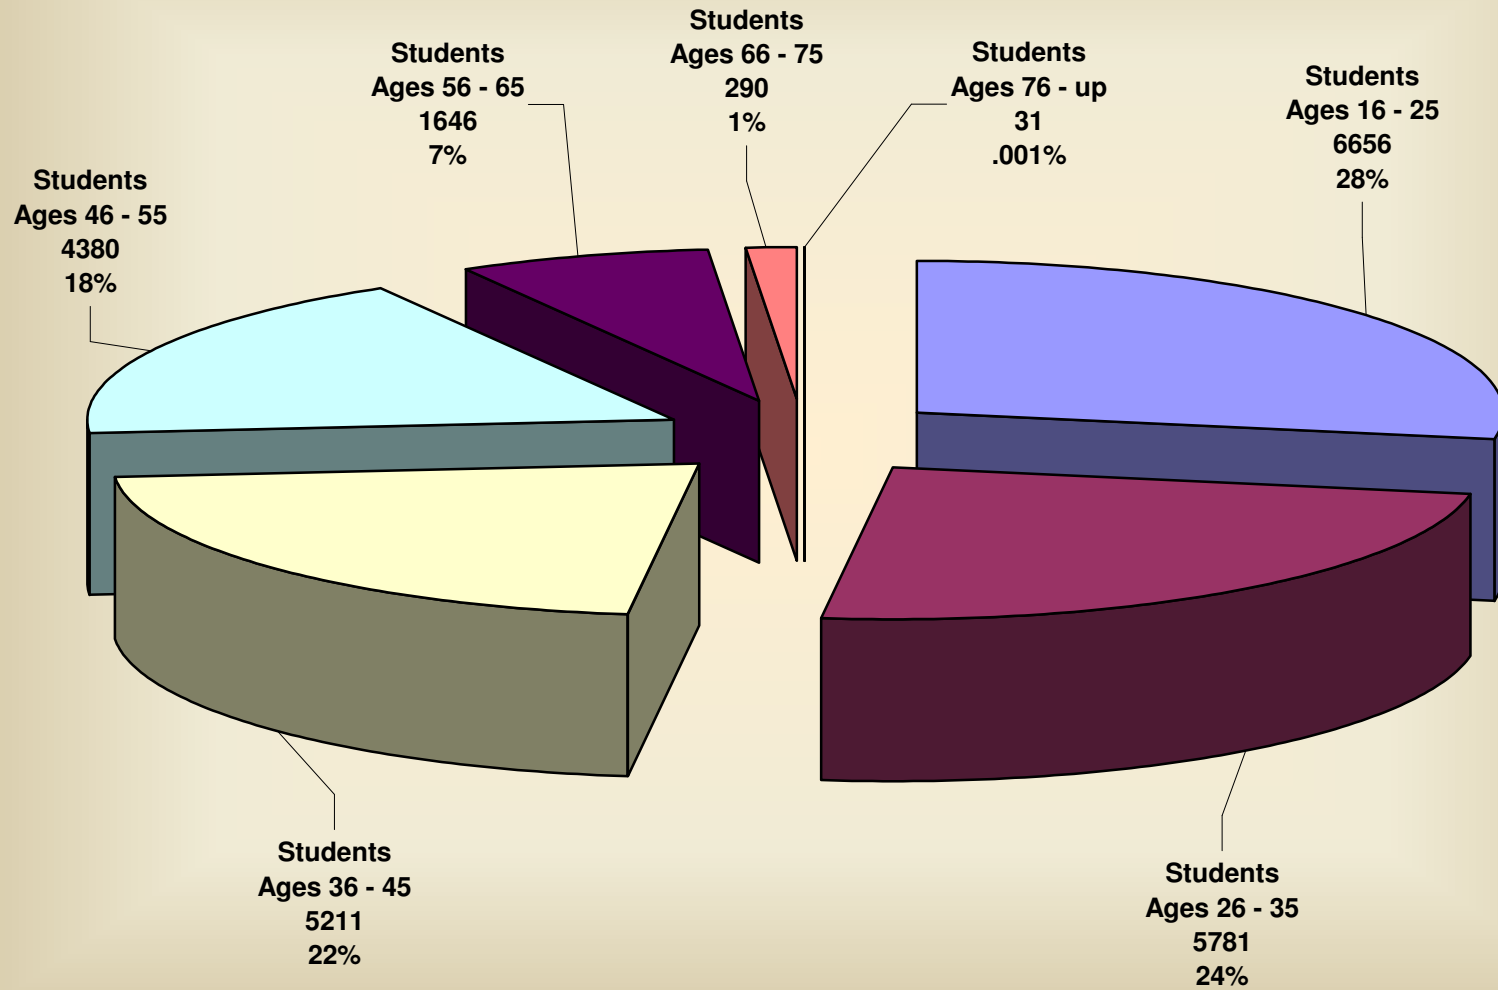

# TOTAL STUDENTS TRAINED

YEAR

**TOTAL TRAINED RESULTS - 2010**

**Total Fails**  
**3301**  
**14%**

**Total Students who  
Passed ERC & BRC**  
**20694**  
**86%**

# AGE BRACKETS OF STUDENTS - 2010

# MALE AND FEMALE STATISTICS