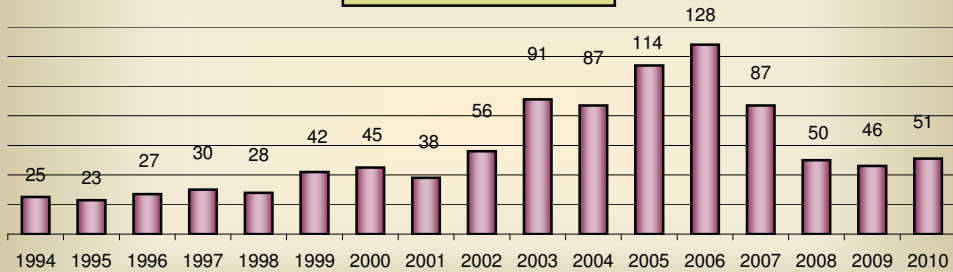

TOTAL RIDERCOACHES

TRAINED PER YEAR