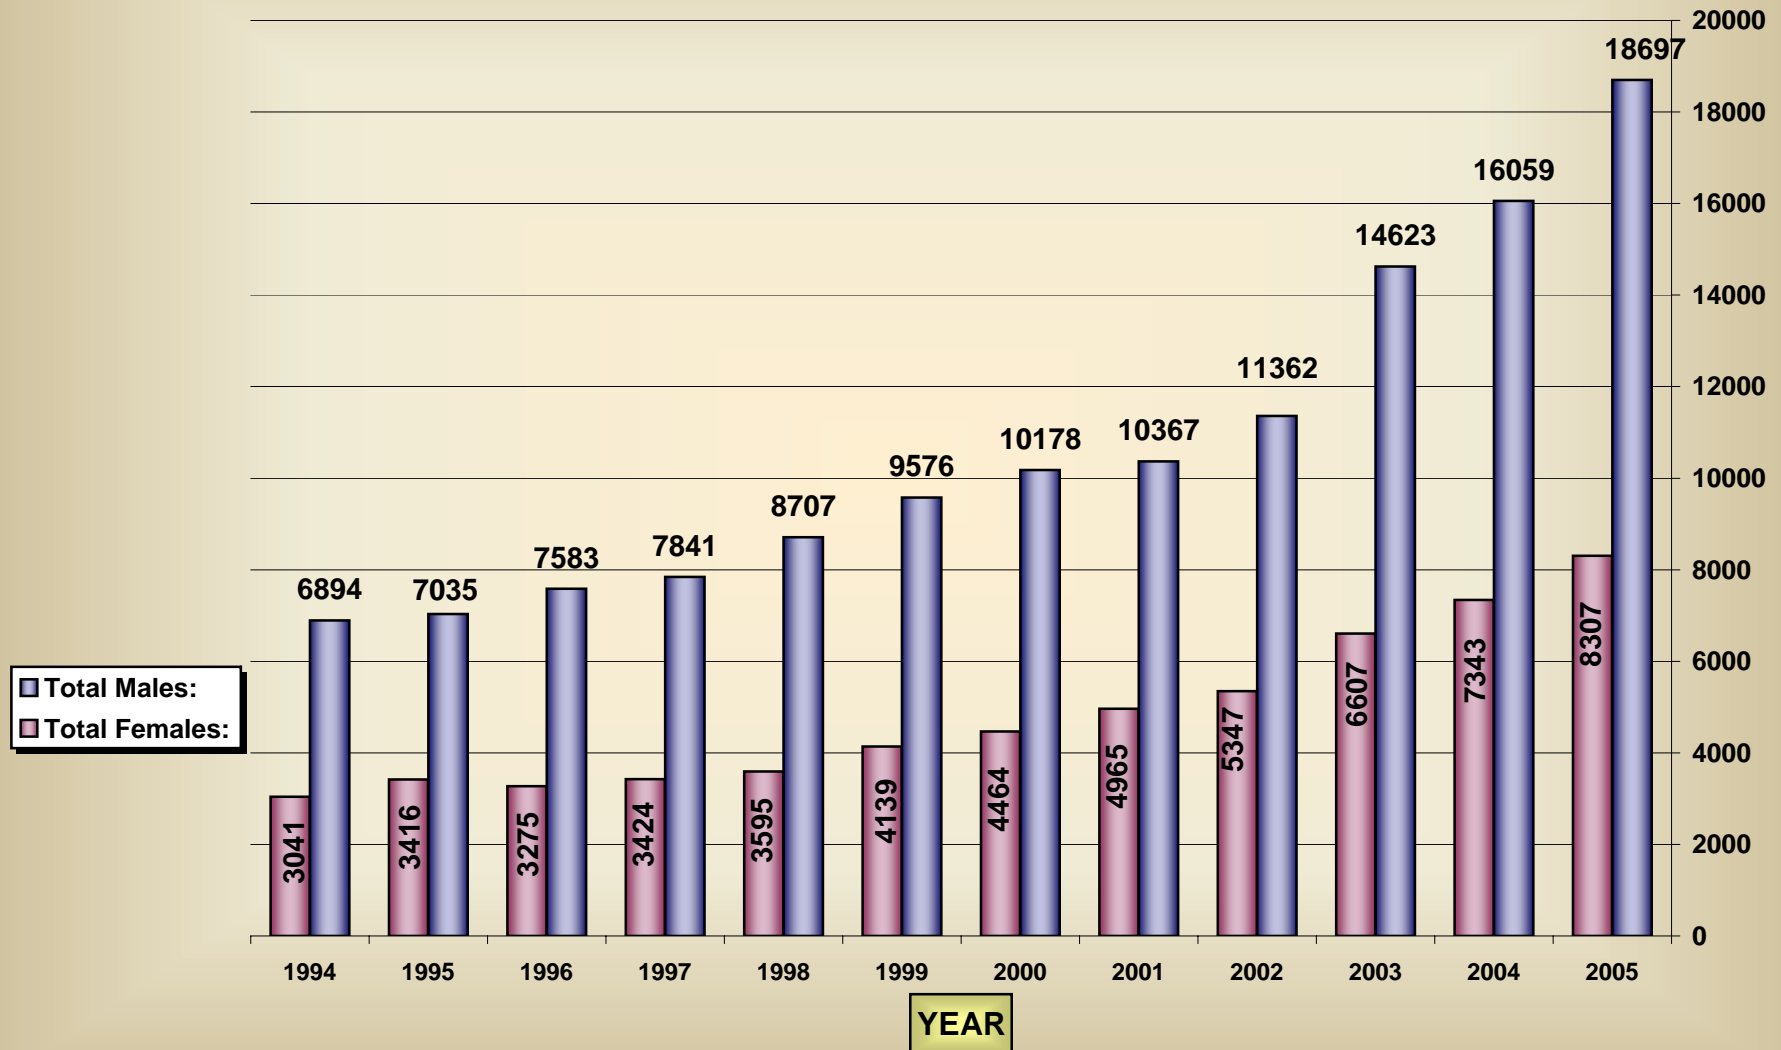

YEARLY TOTALS 1991-2005

PERCENTAGES REFLECT INCREASE OVER PRIOR YEAR

TOTAL STUDENTS TRAINED

YEAR

TOTAL TRAINED - 2005

TOTAL COMPLETED - 2005

TEST RESULTS - 2005

AGE BRACKETS OF STUDENTS - 2005

MALE AND FEMALE STATISTICS

TOTAL NUMBER OF COURSES

TOTAL SITES

2005 REGISTRATION OVERVIEW

■ WALK INS ■ REPEATS ■ REGISTERED ONLINE ■ REGISTERED BY PHONE

BRC TRAINING ONLY - INELIGIBLE FOR LICENSING
TOTAL TRAINED - 261