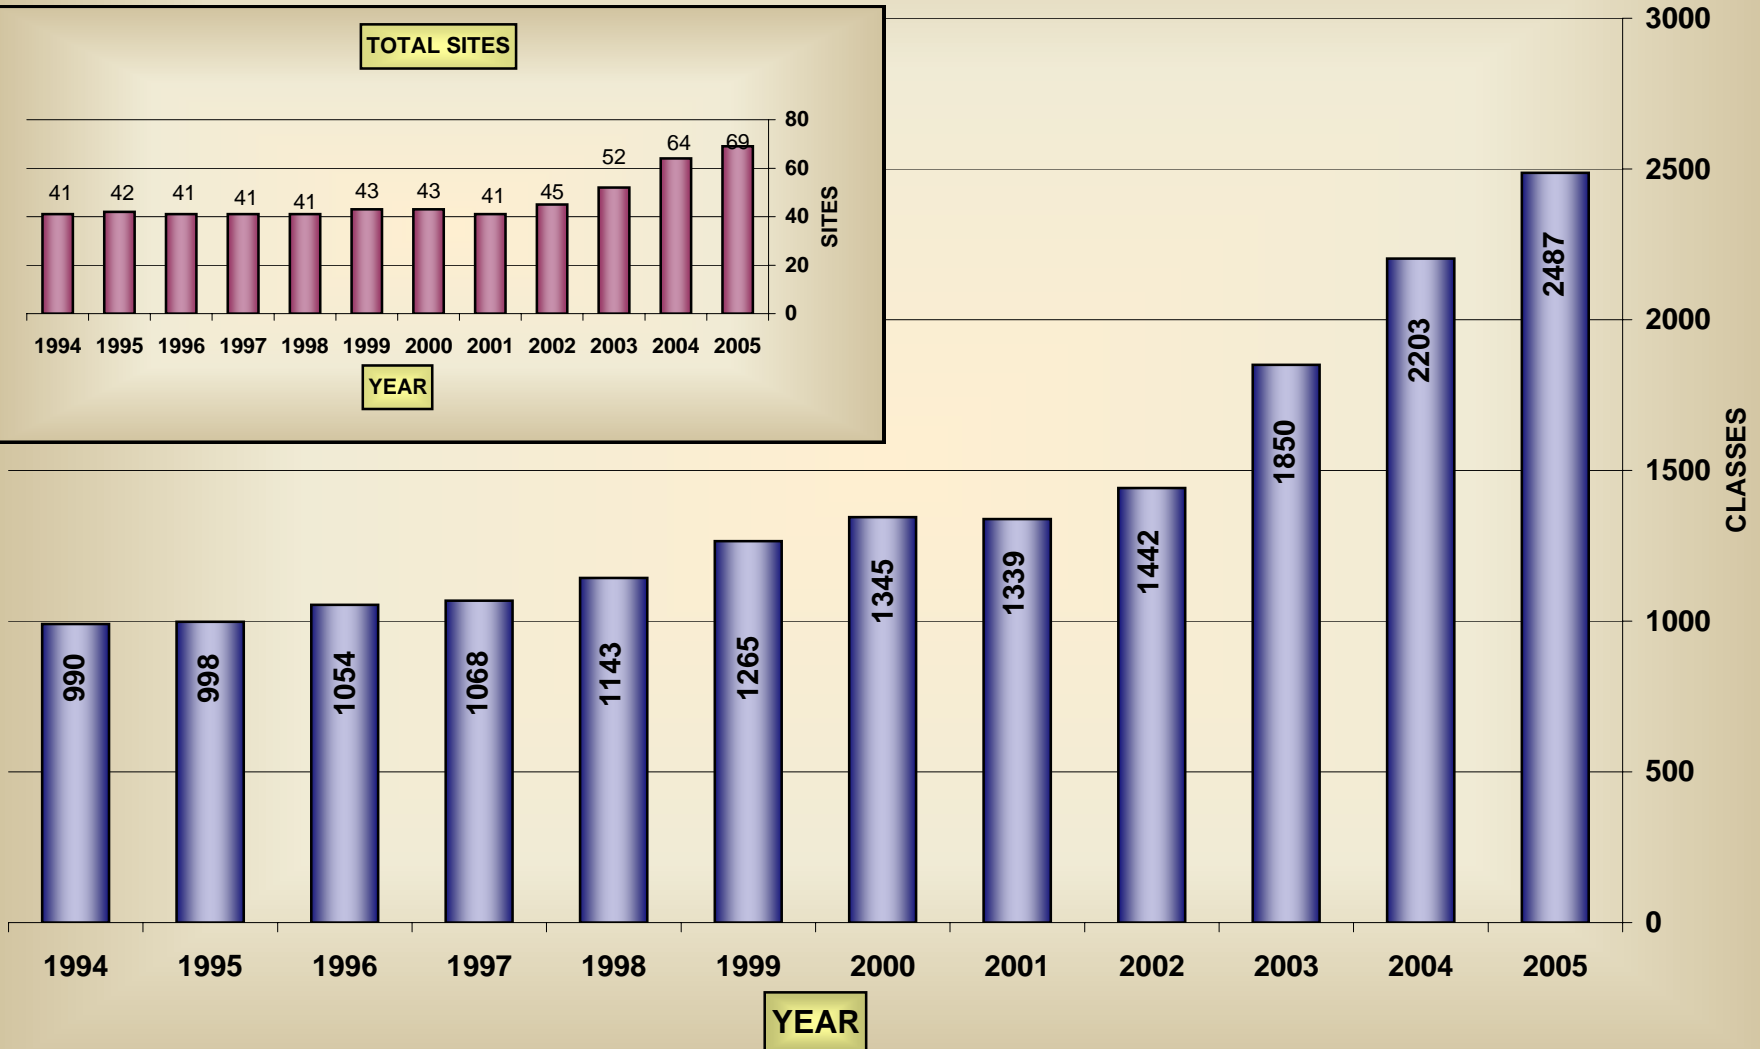

YEARLY TOTALS 1991-2005

PERCENTAGES REFLECT INCREASE OVER PRIOR YEAR

TOTAL STUDENTS TRAINED

YEAR

TOTAL TRAINED - 2005

TOTAL COMPLETED - 2005

TEST RESULTS - 2005

AGE BRACKETS OF STUDENTS - 2005

MALE AND FEMALE STATISTICS

TOTAL NUMBER OF COURSES

TOTAL SITES

2005 REGISTRATION OVERVIEW

■ WALK INS ■ REPEATS ■ REGISTERED ONLINE ■ REGISTERED BY PHONE

BRC TRAINING ONLY - INELIGIBLE FOR LICENSING
TOTAL TRAINED - 261