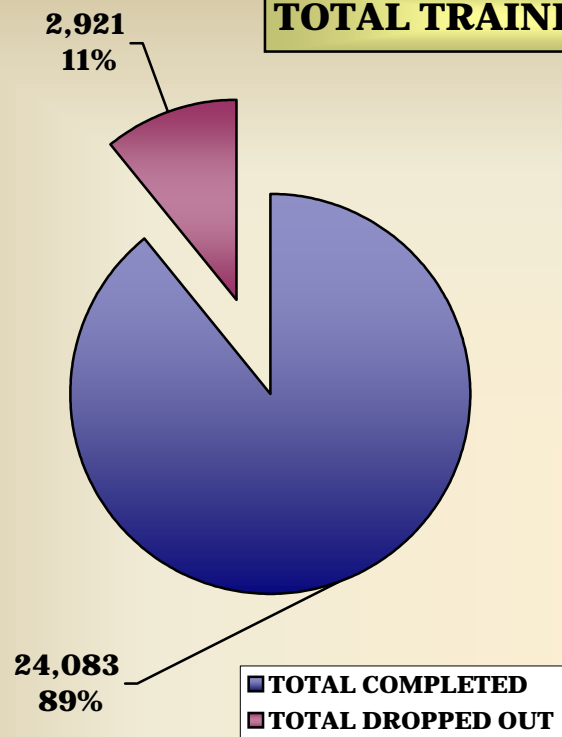

YEARLY TOTALS 1991-2005

PERCENTAGES REFLECT INCREASE OVER PRIOR YEAR

TOTAL STUDENTS TRAINED

YEAR

TOTAL TRAINED - 2005

TOTAL COMPLETED - 2005

TEST RESULTS - 2005

AGE BRACKETS OF STUDENTS - 2005

MALE AND FEMALE STATISTICS

TOTAL NUMBER OF COURSES

TOTAL SITES

2005 REGISTRATION OVERVIEW

■ WALK INS ■ REPEATS ■ REGISTERED ONLINE ■ REGISTERED BY PHONE

BRC TRAINING ONLY - INELIGIBLE FOR LICENSING
TOTAL TRAINED - 261