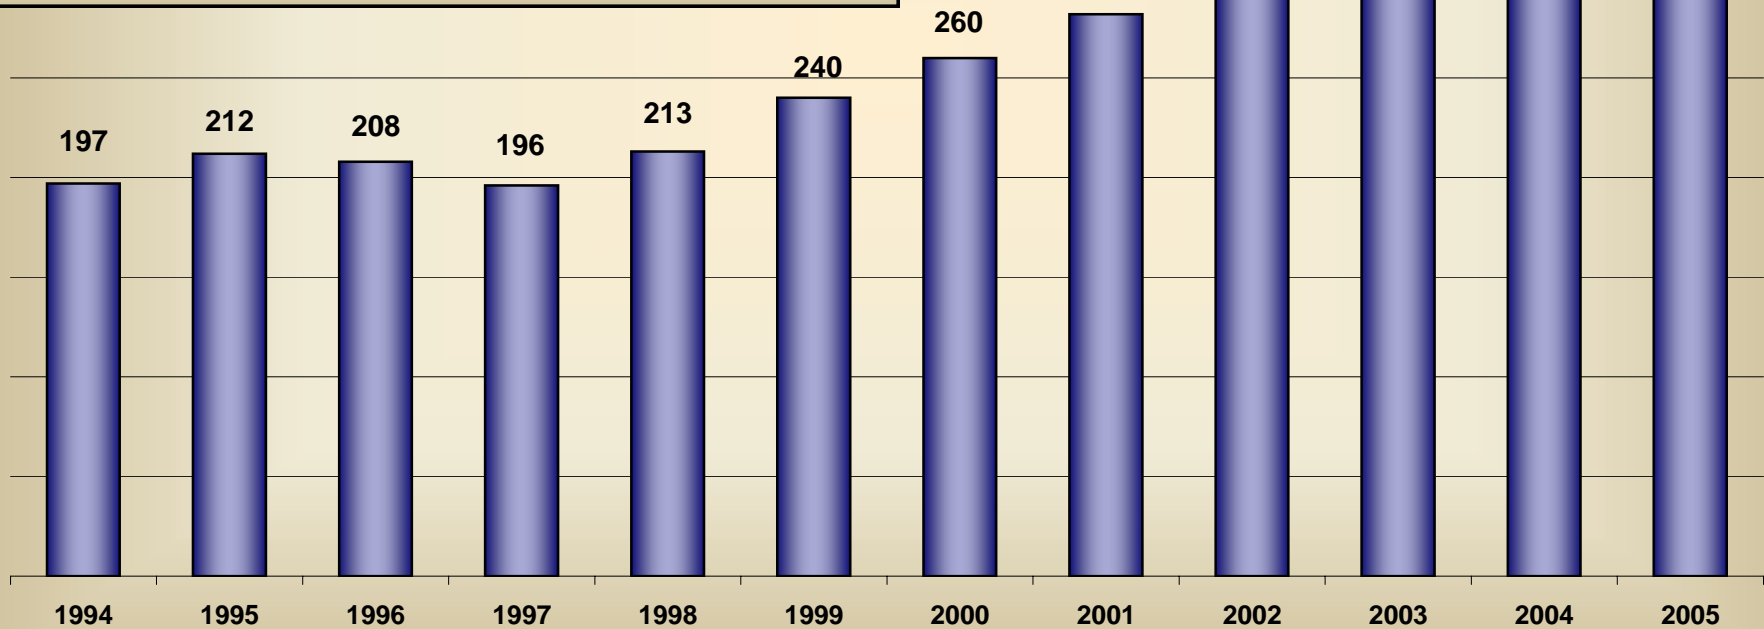

TOTAL RIDERCOACHES

TRAINED PER YEAR