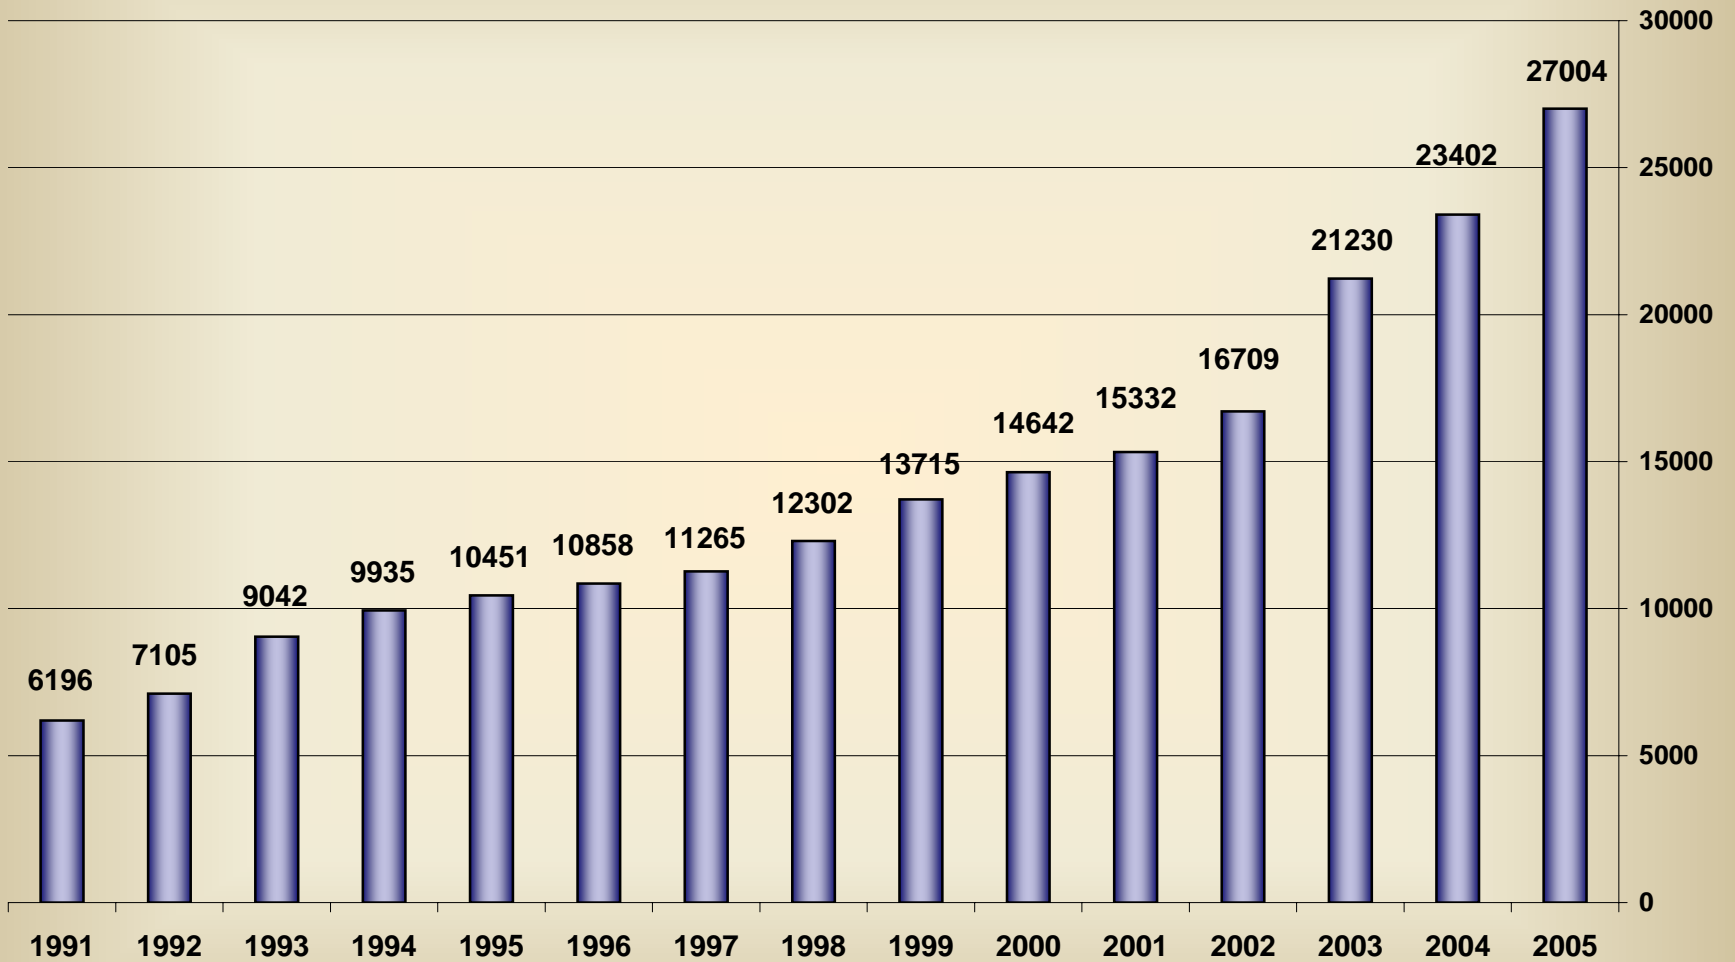

YEARLY TOTALS 1991-2005

PERCENTAGES REFLECT INCREASE OVER PRIOR YEAR

TOTAL STUDENTS TRAINED

YEAR

TOTAL TRAINED - 2005

TOTAL COMPLETED - 2005

TEST RESULTS - 2005

AGE BRACKETS OF STUDENTS - 2005

MALE AND FEMALE STATISTICS

TOTAL NUMBER OF COURSES

TOTAL SITES

2005 REGISTRATION OVERVIEW

■ WALK INS ■ REPEATS ■ REGISTERED ONLINE ■ REGISTERED BY PHONE

BRC TRAINING ONLY - INELIGIBLE FOR LICENSING
TOTAL TRAINED - 261